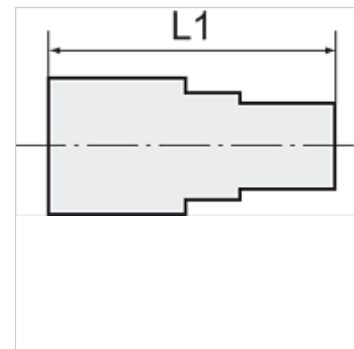

# K-GAM IG 5

Female connectors, parallel female thread

**HANSA FLEX**

## Artikl

Naziv	Navoj	za crijevo	L1 (mm)	SW (veličina ključa)
K- 07 40 30 14	G 1/4	6 mm / 4 mm	25,0	17 mm
K- 07 40 30 15	G 1/4	8 mm / 6 mm	25,0	17 mm