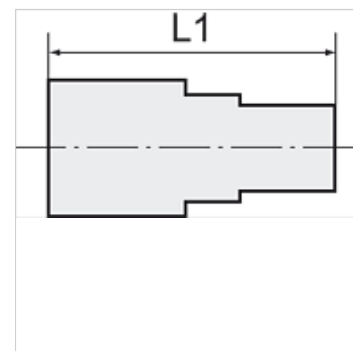

# K-GAM IG 5

Female connectors, parallel female thread

**HANSA FLEX**

## Artikl

Naziv	Navoj	za crijevo	L1 (mm)	SW (veličina ključa)
K- 07 40 30 14	G 1/4	6 mm / 4 mm	25,0	17 mm
K- 07 40 30 15	G 1/4	8 mm / 6 mm	25,0	17 mm