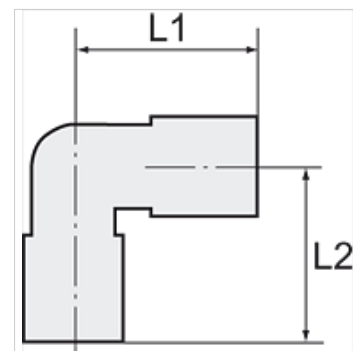

K-W90 AG-K ISO 7-1

Male elbows, conical male thread acc. to ISO 7-1

HANSA FLEX

Napomena

Drugi podatci na zahtjev.

Opis

For the installation of plastic tubing.

Artikl

Naziv	Navoj	za crijevo	L1 (mm)	L2 (mm)	SW (veličina ključa)
K- 07 40 30 64	R 1/8	6 mm / 4 mm	22,0	17,0	8 mm
K- 07 40 30 65	R 1/4	6 mm / 4 mm	22,0	22,0	8 mm
K- 07 40 30 66	R 1/4	10 mm / 8 mm	26,0	21,0	12 mm