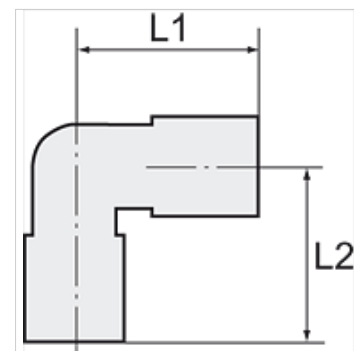

K-W90 AG-K ISO 7-1

Male elbows, conical male thread acc. to ISO 7-1

HANSA FLEX

Napomena

Drugi podatci na zahtjev.

Opis

For the installation of plastic tubing.

Artikl

Naziv	Navoj	za crijevo	L1 (mm)	L2 (mm)	SW (veličina ključa)
K- 07 40 30 64	R 1/8	6 mm / 4 mm	22,0	17,0	8 mm
K- 07 40 30 65	R 1/4	6 mm / 4 mm	22,0	22,0	8 mm
K- 07 40 30 66	R 1/4	10 mm / 8 mm	26,0	21,0	12 mm