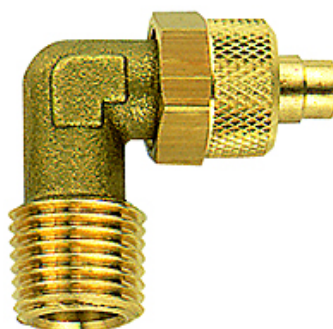

K-W90 AG-K ISO 7-1

Male elbows, conical male thread acc. to ISO 7-1

HANSA FLEX

Napomena

Drugi podatci na zahtjev.

Opis

For the installation of plastic tubing.

Artikl

Naziv	Navoj	za crijevo	L1 (mm)	L2 (mm)	SW (veličina ključa)
K- 07 40 30 64	R 1/8	6 mm / 4 mm	22,0	17,0	8 mm
K- 07 40 30 65	R 1/4	6 mm / 4 mm	22,0	22,0	8 mm
K- 07 40 30 66	R 1/4	10 mm / 8 mm	26,0	21,0	12 mm