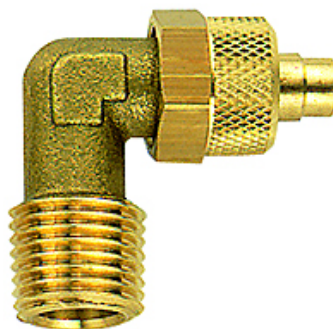

K-W90 AG-K ISO 7-1

Male elbows, conical male thread acc. to ISO 7-1

HANSA FLEX

Napomena

Drugi podatci na zahtjev.

Opis

For the installation of plastic tubing.

Artikl

Naziv	Navoj	za crijevo	L1 (mm)	L2 (mm)	SW (veličina ključa)
K- 07 40 30 64	R 1/8	6 mm / 4 mm	22,0	17,0	8 mm
K- 07 40 30 65	R 1/4	6 mm / 4 mm	22,0	22,0	8 mm
K- 07 40 30 66	R 1/4	10 mm / 8 mm	26,0	21,0	12 mm