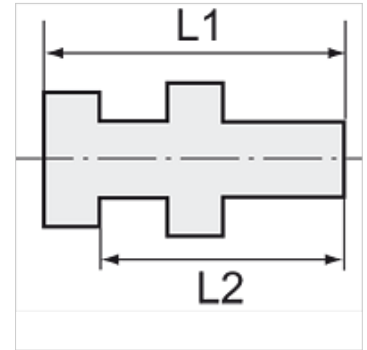

K-SCHOTTNIPPEL ES

Bulkhead nipples

HANSA FLEX

Karakteristike

| | |
|-------------------|--------------------------|
| Radni tlak | Max. 20 bar |
| Materijal | Oplemenjeni čelik 1.4571 |

Napomena

The dimensions of the standard screw fittings may change slightly during the life of the catalogue as a result of optimisation processes.
Drugi podatci na zahtjev.

Dodatne informacije

Further types and dimensions on request.

Artikli

| Naziv | Vanjski navoj | Unutarnji navoj | L1 (mm) | L2 (mm) | SW1 (mm) | SW2 (mm) |
|----------------|---------------|-----------------|------------|------------|-------------|-------------|
| K- 07 40 34 24 | G 1/4 | G 1/8 | 18,0 | 14,0 | 17 | 17 |
| K- 07 40 34 25 | G 3/8 | G 1/4 | 22,0 | 17,0 | 19 | 24 |
| K- 07 40 34 26 | G 1/2 | G 3/8 | 27,0 | 21,0 | 24 | 24 |