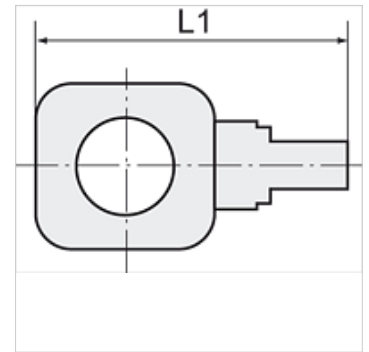

K-BR POM BLAU

Single banjos

HANSA FLEX

Karakteristike

Radni tlak	0 - 10 bar
Temperaturno področje	-10 °C to +60 °C

Napomena

Drugi podatki na zahtjev.

Artikli

Naziv	Navoj	za crijevo	L1 (mm)
K- 07 40 33 34	for G 1/8	6 mm / 4 mm	31,0
K- 07 40 33 35	for G 1/8	8 mm / 6 mm	33,0
K- 07 40 33 36	for G 1/4	6 mm / 4 mm	35,0
K- 07 40 33 37	for G 1/4	8 mm / 6 mm	36,5