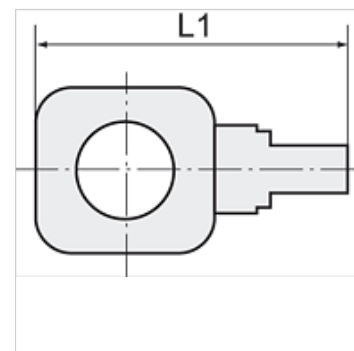

K-BR POM BLAU

Single banjos

HANSA FLEX

Karakteristike

Radni tlak	0 - 10 bar
Temperaturno področje	-10 °C to +60 °C

Napomena

Drugi podatki na zahtjev.

Artikli

Naziv	Navoj	za crijevo	L1 (mm)
K- 07 40 33 34	for G 1/8	6 mm / 4 mm	31,0
K- 07 40 33 35	for G 1/8	8 mm / 6 mm	33,0
K- 07 40 33 36	for G 1/4	6 mm / 4 mm	35,0
K- 07 40 33 37	for G 1/4	8 mm / 6 mm	36,5