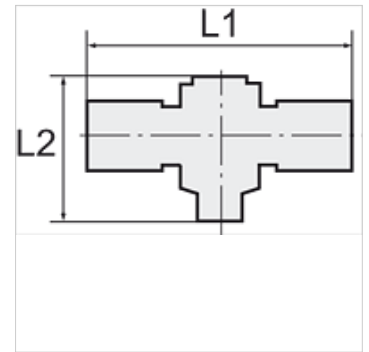

K-T-VERSCHR DREH ALU POM BLAU

Branch tees with aluminium banjo bolt, swivel type

HANSA FLEX

Karakteristike

Radni tlak	0 - 10 bar
Temperaturno područje	-10 °C to +60 °C

Napomena

Drugi podatci na zahtjev.

Artikli

Naziv	Navoj	za crijevo	L1 (mm)	L2 (mm)
K- 07 40 33 38	G 1/8	6 mm / 4 mm	47,0	27,0
K- 07 40 33 39	G 1/8	8 mm / 6 mm	49,0	27,0
K- 07 40 33 40	G 1/4	6 mm / 4 mm	51,0	29,0
K- 07 40 33 41	G 1/4	8 mm / 6 mm	53,0	29,0