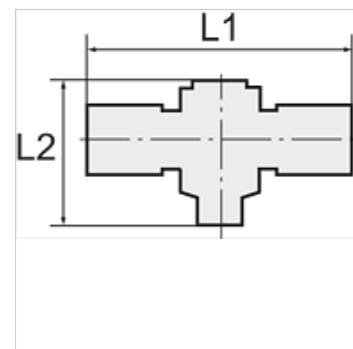

K-T-VERSCHR DREH ALU POM BLAU

Branch tees with aluminium banjo bolt, swivel type

HANSA FLEX

Karakteristike

Radni tlak	0 - 10 bar
Temperaturno područje	-10 °C to +60 °C

Napomena

Drugi podatci na zahtjev.

Artikl

Naziv	Navoj	za crijevo	L1 (mm)	L2 (mm)
K- 07 40 33 38	G 1/8	6 mm / 4 mm	47,0	27,0
K- 07 40 33 39	G 1/8	8 mm / 6 mm	49,0	27,0
K- 07 40 33 40	G 1/4	6 mm / 4 mm	51,0	29,0
K- 07 40 33 41	G 1/4	8 mm / 6 mm	53,0	29,0