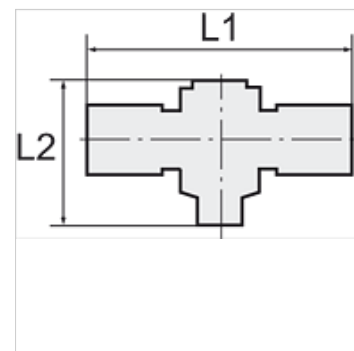

K-T-VERSCHR DREH ALU POM BLAU

Branch tees with aluminium banjo bolt, swivel type

HANSA FLEX

Karakteristike

Radni tlak	0 - 10 bar
Temperaturno područje	-10 °C to +60 °C

Napomena

Drugi podatci na zahtjev.

Artikli

Naziv	Navoj	za crijevo	L1 (mm)	L2 (mm)
K- 07 40 33 38	G 1/8	6 mm / 4 mm	47,0	27,0
K- 07 40 33 39	G 1/8	8 mm / 6 mm	49,0	27,0
K- 07 40 33 40	G 1/4	6 mm / 4 mm	51,0	29,0
K- 07 40 33 41	G 1/4	8 mm / 6 mm	53,0	29,0