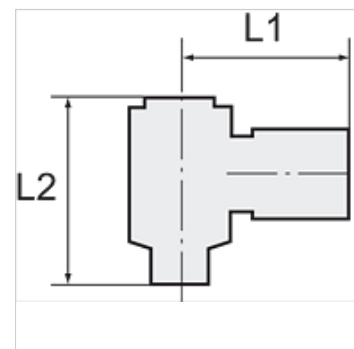

K-W90 VERSCHR DREH HS ALU POM BLAU

Union elbows with aluminium banjo bolt, swivel type

HANSA FLEX

Karakteristike

Radni tlak	0 - 10 bar
Temperaturno područje	-10 °C to +60 °C

Napomena

Drugi podatci na zahtjev.

Artikli

Naziv	Navoj	za crijevo	L1 (mm)	L2 (mm)
K- 07 40 33 24	G 1/8	6 mm / 4 mm	23,0	27,0
K- 07 40 33 25	G 1/8	8 mm / 6 mm	25,0	27,0
K- 07 40 33 26	G 1/4	6 mm / 4 mm	25,0	29,0
K- 07 40 33 27	G 1/4	8 mm / 6 mm	26,5	29,0