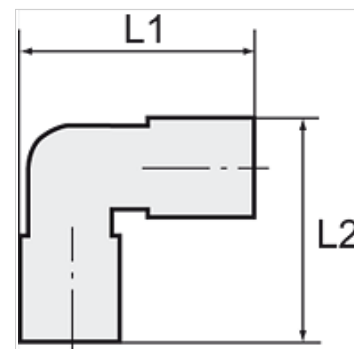

K-W90 VERSCHR AG-K ISO 7-1 POM BLAU

Union elbows, rigid, conical male thread acc. to ISO 7-1

HANSA FLEX

Karakteristike

Radni tlak	0 - 10 bar
Temperaturno področje	-10 °C to +60 °C

Napomena

Drugi podatki na zahtjev.

Artikli

Naziv	Navoj	za crijevo	L1 (mm)	L2 (mm)
K- 07 40 33 28	R 1/8	6 mm / 4 mm	23,0	16,0
K- 07 40 33 29	R 1/8	8 mm / 6 mm	23,0	17,0
K- 07 40 33 30	R 1/4	6 mm / 4 mm	24,0	19,0
K- 07 40 33 31	R 1/4	8 mm / 6 mm	25,0	20,0
K- 07 40 33 32	R 1/4	12 mm / 9 mm	28,0	23,0
K- 07 40 33 33	R 3/8	12 mm / 9 mm	28,0	23,0