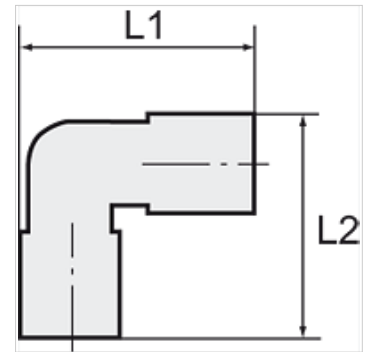

K-W90 VERSCHR AG-K ISO 7-1 POM BLAU

Union elbows, rigid, conical male thread acc. to ISO 7-1

HANSA FLEX

Karakteristike

Radni tlak	0 - 10 bar
Temperaturno područje	-10 °C to +60 °C

Napomena

Drugi podatci na zahtjev.

Artikli

Naziv	Navoj	za crijevo	L1 (mm)	L2 (mm)
K- 07 40 33 28	R 1/8	6 mm / 4 mm	23,0	16,0
K- 07 40 33 29	R 1/8	8 mm / 6 mm	23,0	17,0
K- 07 40 33 30	R 1/4	6 mm / 4 mm	24,0	19,0
K- 07 40 33 31	R 1/4	8 mm / 6 mm	25,0	20,0
K- 07 40 33 32	R 1/4	12 mm / 9 mm	28,0	23,0
K- 07 40 33 33	R 3/8	12 mm / 9 mm	28,0	23,0