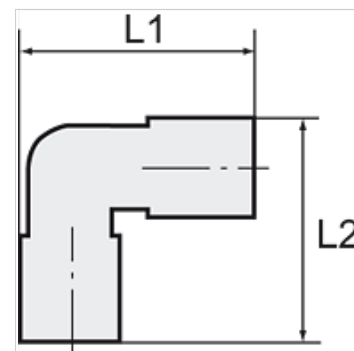

K-W90 VERSCHR AG-K ISO 7-1 POM BLAU

Union elbows, rigid, conical male thread acc. to ISO 7-1

HANSA FLEX

Karakteristike

Radni tlak	0 - 10 bar
Temperaturno področje	-10 °C to +60 °C

Napomena

Drugi podatki na zahtjev.

Artikli

Naziv	Navoj	za crijevo	L1 (mm)	L2 (mm)
K- 07 40 33 28	R 1/8	6 mm / 4 mm	23,0	16,0
K- 07 40 33 29	R 1/8	8 mm / 6 mm	23,0	17,0
K- 07 40 33 30	R 1/4	6 mm / 4 mm	24,0	19,0
K- 07 40 33 31	R 1/4	8 mm / 6 mm	25,0	20,0
K- 07 40 33 32	R 1/4	12 mm / 9 mm	28,0	23,0
K- 07 40 33 33	R 3/8	12 mm / 9 mm	28,0	23,0