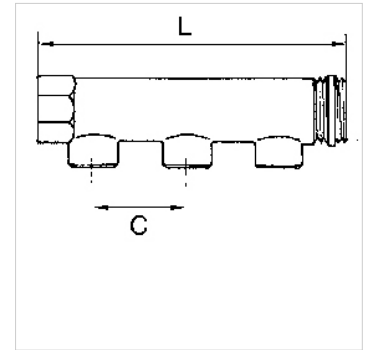

# K-VTST 3 AB MS

Distributor pieces, brass, with 3 outlets

**HANSA FLEX**

## Karakteristike

Priključak	G 3/4 and G 1 incl. PTFE-sealing at outer thread, G 1 1/4 without sealing
Radni tlak	maks. 10 bar

## Artiki

Naziv	Priključak izlaza	Priključak ulaza	C (mm)	L (mm)
K- 07 40 40 55	3 x 1/2 male	2 x 3/4	50,0	160,0
K- 07 40 40 56	3 x 1/2 female	2 x 3/4	50,0	160,0
K- 07 40 40 57	3 x 1/2 male	2 x 1	50,0	163,0
K- 07 40 40 58	3 x 1/2 female	2 x 1	50,0	163,0
K- 07 40 40 59	3 x 1/2 male	2 x 1 1/4	60,0	197,0
K- 07 40 40 60	3 x 1/2 female	2 x 1 1/4	60,0	197,0