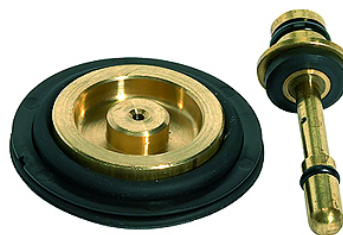

# K-VERSCHLEI-SATZ VARIOBLOC

Set of wearing parts

**HANSA FLEX**

## Opis

diaphragm, sealing cone, seal

## Artikl

Naziv	Opis
K- 07 25 16 92	Set of wearing parts (diaphragm, sealing cone, seal). Compatible with G 1/4, G 3/8
K- 07 25 16 93	Set of wearing parts (diaphragm, sealing cone, seal). Compatible with G 1/2, G 3/4, G 1

## je rezervni dio uz sljedeće proizvode

K-DRG VARIOBLOC	Pressure regulators
K-DRG DRVS VARIOBLOC	Pressure regulators with pressure supply at both ends
K-FI REGL PC-BEHAEL MANO VARIOBLOC	Filter regulators with polycarbonate bowl and pressure gauge
K-FI REGL METALLBEHAEL S MANO VARIOB	Filter regulators with metal bowl, incl. sight glass and pressure gauge
K-WTEH 3-TLG PC-BEHAEL VARIOBLOC	Service units, 3-piece with polycarbonate bowl
K-WTEH 3-TLG MET SICH TROPF VARIOBL	Service units, 3-piece with metal bowl, incl. sight glass and metal sight dome
K-WTEH 2-TLG PC-BEHAEL VARIOBLOC	Service units, 2-piece with polycarbonate bowl
K-WTEH 2-TLG MET SICH TROPF VARIOBL	Service units, 2-piece with metal bowl, incl. sight glass and metal sight dome