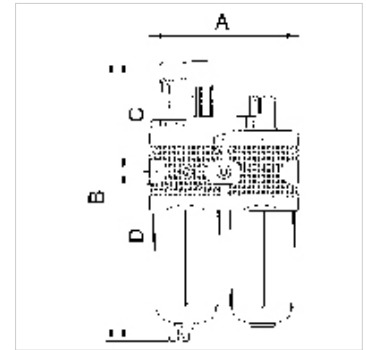

K-WTEH 2-TLG PC-BEHAEL SCHUTZK MULT

Service units, 2-piece with polycarbonate bowl and bowl guard

HANSA FLEX

Karakteristike

Ulazni tlak	Max. 16 bar (polycarbonate bowl), Max. 20 bar (metal bowl)
Temperatura medija	max. 60 °C
Okolna temperatura	Max. 60 °C
Veličina pora u filternom elementu	5 µm (BG 1 / BG 2), 40 µm (BG 3)
Brtveni materijal	NBR
Pokrov s oprugom	POM-brass
Kučište	Die-cast zinc, Aluminium for G 1 variant
Nastavak za kapanje	PA (polycarbonate bowl), Zinc-glass-NBR (metal bowl)
Drain valve	Semi-automatic
Mjerenje vrijednosti protoka	At P1 = 8 bar, P2 = 6 bar and pressure drop $\Delta p = 1$ bar

Napomena

Drugi podatci na zahtjev.

Opis

Two-piece service units consisting of a reversible diaphragm pressure regulator, independent of inlet pressure, with self-relieving design, combined with a centrifugal separator and a proportional lubricator.

Napomene uz narudžbu

2-piece service units are also available in other control ranges (0.1 - 3 bar, 0.2 - 6 bar and 0.5 - 16 bar) and in lockable version. Please ask for more information.

Dodatne informacije

1500 l/min: P1: 10 bar, P2: 7 bar, $\Delta p \leq 0.1$ bar.

Artikli

Naziv	Navoj	Regulacijsko područje	Protok (L/min)	A (mm)	B	C (mm)	D (mm)	DN	Veličina
K- 07 25 01 31	G 1/4	0.5 - 10 bar	1100	92,8	192,1 mm	67,0	125,1	6	1
K- 07 25 01 34	G 3/8	0.5 - 10 bar	1100	92,8	192,1 mm	67,0	125,1	10	1
K- 07 25 01 37	G 1/2	0.5 - 10 bar	3500	134,8	246,3 mm	99,0	147,3	15	2
K- 07 25 01 40	G 3/4	0.5 - 10 bar	3500	134,8	246,3 mm	99,0	147,3	20	2
K- 07 25 01 43	G 1	0.5 - 10 bar	10500	200,0	381,8 mm	128,0	253,8	25	3