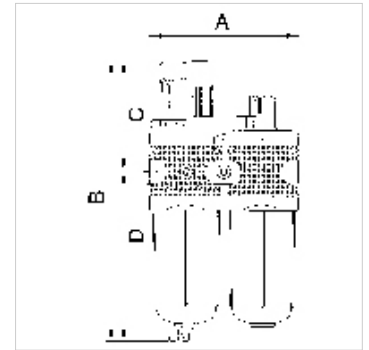

K-WTEH 2-TLG PC-BEHAEL SCHUTZK MULT

Service units, 2-piece with polycarbonate bowl and bowl guard

HANSA FLEX

Karakteristike

Ulazni tlak	Max. 16 bar (polycarbonate bowl), Max. 20 bar (metal bowl)
Temperatura medija	max. 60 °C
Okolna temperatura	Max. 60 °C
Veličina pora u filternom elementu	5 µm (BG 1 / BG 2), 40 µm (BG 3)
Brtveni materijal	NBR
Pokrov s oprugom	POM-brass
Kučište	Die-cast zinc, Aluminium for G 1 variant
Nastavak za kapanje	PA (polycarbonate bowl), Zinc-glass-NBR (metal bowl)
Drain valve	Semi-automatic
Mjerenje vrijednosti protoka	At P1 = 8 bar, P2 = 6 bar and pressure drop $\Delta p = 1$ bar

Napomena

Drugi podatci na zahtjev.

Opis

Two-piece service units consisting of a reversible diaphragm pressure regulator, independent of inlet pressure, with self-relieving design, combined with a centrifugal separator and a proportional lubricator.

Napomene uz narudžbu

2-piece service units are also available in other control ranges (0.1 - 3 bar, 0.2 - 6 bar and 0.5 - 16 bar) and in lockable version. Please ask for more information.

Dodatne informacije

1500 l/min: P1: 10 bar, P2: 7 bar, $\Delta p \leq 0.1$ bar.

Artikli

Naziv	Navoj	Regulacijsko područje	Protok (L/min)	A (mm)	B	C (mm)	D (mm)	DN	Veličina
K- 07 25 01 31	G 1/4	0.5 - 10 bar	1100	92,8	192,1 mm	67,0	125,1	6	1
K- 07 25 01 34	G 3/8	0.5 - 10 bar	1100	92,8	192,1 mm	67,0	125,1	10	1
K- 07 25 01 37	G 1/2	0.5 - 10 bar	3500	134,8	246,3 mm	99,0	147,3	15	2
K- 07 25 01 40	G 3/4	0.5 - 10 bar	3500	134,8	246,3 mm	99,0	147,3	20	2
K- 07 25 01 43	G 1	0.5 - 10 bar	10500	200,0	381,8 mm	128,0	253,8	25	3