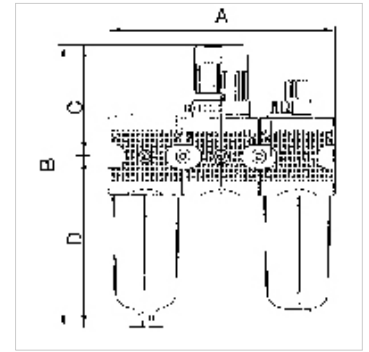

K-WTEH 3-TLG PC-BEHÄEL SCHUTZK MULT

Service units, 3-piece with polycarbonate bowl and bowl guard

HANSA FLEX

Karakteristike

Ulazni tlak	Max. 16 bar (polycarbonate bowl), Max. 20 bar (metal bowl)
Temperatura medija	max. 60 °C
Okolna temperatura	Max. 60 °C
Veličina pora u filternom elementu	5 µm (BG 1 / BG 2), 40 µm (BG 3)
Brtveni materijal	NBR
Pokrov s oprugom	POM-brass
Kućište	Die-cast zinc, Aluminium for G 1 variant
Nastavak za kapanje	PA (polycarbonate bowl), Zinc-glass-NBR (metal bowl)
Drain valve	Semi-automatic
Mjerenje vrijednosti protoka	At P1 = 8 bar, P2 = 6 bar and pressure drop $\Delta p = 1$ bar

Napomena

Drugi podatci na zahtjev.

Opis

Three-piece service units consisting of a reversible diaphragm pressure regulator, independent of inlet pressure, with self-relieving design, centrifugal separator and proportional lubricator.

Napomene uz narudžbu

3-piece service units are also available in other control ranges (0.1 - 3 bar, 0.2 - 6 bar and 0.5 - 16 bar) and in lockable version. Please ask for more information.

Dodatne informacije

1500 l/min: P1: 10 bar, P2: 7 bar, $\Delta p \leq 0.1$ bar.

Artikli

Naziv	Navoj	Regulacijsko područje	Protok (L/min)	A (mm)	B	C (mm)	D (mm)	DN	Veličina
K- 07 25 01 12	G 1/4	0.5 - 10 bar	1100	137,8	192,1 mm	67,0	125,1	6	1
K- 07 25 01 15	G 3/8	0.5 - 10 bar	1100	137,8	192,1 mm	67,0	125,1	10	1
K- 07 25 01 18	G 1/2	0.5 - 10 bar	3000	200,8	246,3 mm	99,0	147,3	15	2
K- 07 25 01 21	G 3/4	0.5 - 10 bar	3000	200,8	246,3 mm	99,0	147,3	25	2
K- 07 25 01 24	G 1	0.5 - 10 bar	11300	300,0	381,4 mm	128,0	253,8	25	3