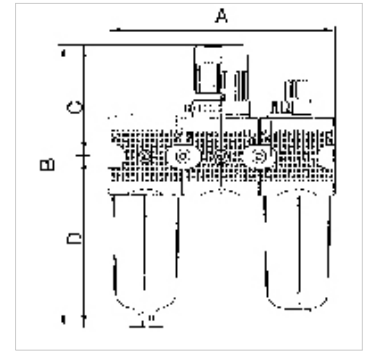

K-WTEH 3-TLG PC-BEHAEL SCHUTZK MULT

Service units, 3-piece with polycarbonate bowl and bowl guard

HANSA FLEX

Karakteristike

Ulazni tlak	Max. 16 bar (polycarbonate bowl), Max. 20 bar (metal bowl)
Temperatura medija	max. 60 °C
Okolna temperatura	Max. 60 °C
Veličina pora u filternom elementu	5 µm (BG 1 / BG 2), 40 µm (BG 3)
Brtveni materijal	NBR
Pokrov s oprugom	POM-brass
Kućište	Die-cast zinc, Aluminium for G 1 variant
Nastavak za kapanje	PA (polycarbonate bowl), Zinc-glass-NBR (metal bowl)
Drain valve	Semi-automatic
Mjerenje vrijednosti protoka	At P1 = 8 bar, P2 = 6 bar and pressure drop $\Delta p = 1$ bar

Napomena

Drugi podatci na zahtjev.

Opis

Three-piece service units consisting of a reversible diaphragm pressure regulator, independent of inlet pressure, with self-relieving design, centrifugal separator and proportional lubricator.

Napomene uz narudžbu

3-piece service units are also available in other control ranges (0.1 - 3 bar, 0.2 - 6 bar and 0.5 - 16 bar) and in lockable version. Please ask for more information.

Dodatne informacije

1500 l/min: P1: 10 bar, P2: 7 bar, $\Delta p \leq 0.1$ bar.

Artikli

Naziv	Navoj	Regulacijsko područje	Protok (L/min)	A (mm)	B	C (mm)	D (mm)	DN	Veličina
K- 07 25 01 12	G 1/4	0.5 - 10 bar	1100	137,8	192,1 mm	67,0	125,1	6	1
K- 07 25 01 15	G 3/8	0.5 - 10 bar	1100	137,8	192,1 mm	67,0	125,1	10	1
K- 07 25 01 18	G 1/2	0.5 - 10 bar	3000	200,8	246,3 mm	99,0	147,3	15	2
K- 07 25 01 21	G 3/4	0.5 - 10 bar	3000	200,8	246,3 mm	99,0	147,3	25	2
K- 07 25 01 24	G 1	0.5 - 10 bar	11300	300,0	381,4 mm	128,0	253,8	25	3