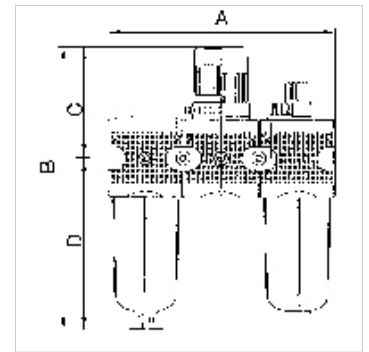

K-WTEH 3-TLG PC-BEHAEL SCHUTZK MULT

Service units, 3-piece with polycarbonate bowl and bowl guard

HANSA FLEX

Karakteristike

Ulazni tlak	Max. 16 bar (polycarbonate bowl), Max. 20 bar (metal bowl)
Temperatura medija	max. 60 °C
Okolna temperatura	Max. 60 °C
Veličina pora u filternom elementu	5 µm (BG 1 / BG 2), 40 µm (BG 3)
Brtveni materijal	NBR
Pokrov s oprugom	POM-brass
Kućište	Die-cast zinc, Aluminium for G 1 variant
Nastavak za kapanje	PA (polycarbonate bowl), Zinc-glass-NBR (metal bowl)
Drain valve	Semi-automatic
Mjerenje vrijednosti protoka	At P1 = 8 bar, P2 = 6 bar and pressure drop $\Delta p = 1$ bar

Napomena

Drugi podatci na zahtjev.

Opis

Three-piece service units consisting of a reversible diaphragm pressure regulator, independent of inlet pressure, with self-relieving design, centrifugal separator and proportional lubricator.

Napomene uz narudžbu

3-piece service units are also available in other control ranges (0.1 - 3 bar, 0.2 - 6 bar and 0.5 - 16 bar) and in lockable version. Please ask for more information.

Dodatne informacije

1500 l/min: P1: 10 bar, P2: 7 bar, $\Delta p \leq 0.1$ bar.

Artikli

Naziv	Navoj	Regulacijsko područje	Protok (L/min)	A (mm)	B	C (mm)	D (mm)	DN	Veličina
K- 07 25 01 12	G 1/4	0.5 - 10 bar	1100	137,8	192,1 mm	67,0	125,1	6	1
K- 07 25 01 15	G 3/8	0.5 - 10 bar	1100	137,8	192,1 mm	67,0	125,1	10	1
K- 07 25 01 18	G 1/2	0.5 - 10 bar	3000	200,8	246,3 mm	99,0	147,3	15	2
K- 07 25 01 21	G 3/4	0.5 - 10 bar	3000	200,8	246,3 mm	99,0	147,3	25	2
K- 07 25 01 24	G 1	0.5 - 10 bar	11300	300,0	381,4 mm	128,0	253,8	25	3