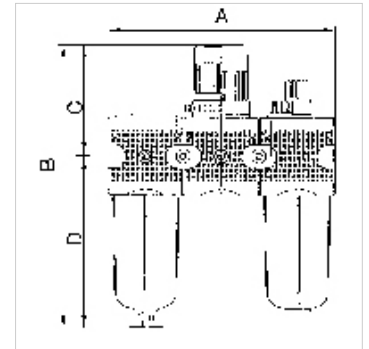

K-WTEH 3-TLG MET SICH TROPF MULTIFI

Service units, 3-piece with metal bowl and sight glass, metal sight dome

HANSA FLEX

Karakteristike

Ulazni tlak	Max. 16 bar (polycarbonate bowl), Max. 20 bar (metal bowl)
Temperatura medija	max. 60 °C
Okolna temperatura	Max. 60 °C
Veličina pora u filteraskom elementu	5 µm (BG 1 / BG 2), 40 µm (BG 3)
Brtveni materijal	NBR
Pokrov s oprugom	POM-brass
Kućiče	Die-cast zinc, Aluminium for G 1 variant
Nastavak za kapanje	PA (polycarbonate bowl), Zinc-glass-NBR (metal bowl)
Drain valve	Semi-automatic
Mjerenje vrijednosti protoka	At P1 = 8 bar, P2 = 6 bar and pressure drop $\Delta p = 1$ bar

Napomena

Drugi podatci na zahtjev.

Opis

Three-piece service units consisting of a reversible diaphragm pressure regulator, independent of inlet pressure, with self-relieving design, centrifugal separator and proportional lubricator.

Napomene uz narudžbu

3-piece service units are also available in other control ranges (0.1 - 3 bar, 0.2 - 6 bar and 0.5 - 16 bar) and in lockable version. Please ask for more information.

Dodatne informacije

1500 l/min: P1: 10 bar, P2: 7 bar, $\Delta p \leq 0.1$ bar.

Artikli

Naziv	Navoj	Regulacijsko područje	Protok (L/min)	A (mm)	B	C (mm)	D (mm)	DN	Veličina
K- 07 25 01 11	G 1/4	0.5 - 10 bar	1100	138,0	196,0 mm	67,0	129,0	6	1
K- 07 25 01 14	G 3/8	0.5 - 10 bar	1100	138,0	196,0 mm	67,0	129,0	10	1
K- 07 25 01 17	G 1/2	0.5 - 10 bar	3000	202,0	248,0 mm	97,0	151,0	15	2
K- 07 25 01 20	G 3/4	0.5 - 10 bar	3000	202,0	248,0 mm	97,0	151,0	20	2
K- 07 25 01 23	G 1	0.5 - 10 bar	11300	300,0	385,0 mm	128,0	257,0	25	3