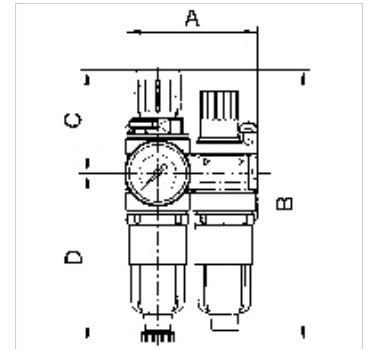

K-WTEH 2-TLG MET MANO TROPF STAN-MI

Service units, 2-piece with metal bowl and pressure gauge, metal sight dome

HANSA FLEX

Karakteristike

| | |
|--------------------------------------|--|
| Ulazni tlak | Max. 16 bar (polycarbonate bowl), Max. 25 bar (metal bowl) |
| Temperatura medija | max. 60 °C |
| Okolna temperatura | Max. 60 °C |
| Protok | 350 l/min (2-piece), 300 l/min (3-piece) |
| Veličina pora u filteraskom elementu | 5 µm |
| Brtveni materijal | NBR |
| Kućište | Die-cast zinc, painted silver |
| Nastavak za kapanje | PA (polycarbonate bowl), Zinc-glass-NBR (metal bowl) |
| Drain valve | Semi-automatic for variant with polycarbonate bowl, Manual for variant with metal bowl |
| Mjerenje vrijednosti protoka | At P1 = 8 bar, P2 = 6 bar and pressure drop $\Delta p = 1$ bar |

Napomena

Drugi podatci na zahtjev.

Opis

Compact, two or three-piece service units consisting of a reversible diaphragm pressure regulator, independent of inlet pressure, with self-relieving design, combined with a centrifugal separator and a proportional lubricator.

Artikli

| Naziv | Navoj | Regulacijsko područje | A (mm) | B | C (mm) | D (mm) | DN |
|----------------|-------|-----------------------|--------|----------|--------|--------|----|
| K- 07 25 14 90 | G 1/8 | 0.5 - 10 bar | 85,0 | 167,0 mm | 65,0 | 102,0 | 5 |
| K- 07 25 14 92 | G 1/4 | 0.5 - 10 bar | 85,0 | 167,0 mm | 67,0 | 102,0 | 5 |