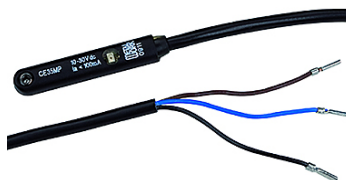

K-SENSOREN T-NUT 5

DSL reed sensor

HANSA FLEX

Dodatne informacije

Important: The scope of supply does not include a connector. Please order separately.

Adjustable limit switches with shock absorber available on request.

Artikl

Naziv	Izvedba
K- 07 15 20 92	Slotted fixing plate

je pribor uz sljedeće proizvode

K-RUNDZYLINDER DOPP O E D Round cylinders, double acting, magnetic, non-cushioned