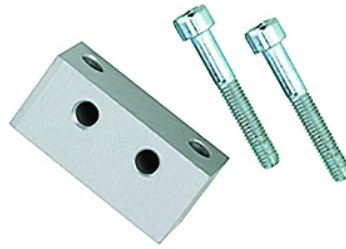

K-FUSSBEFESTIGUNG 4

Foot model

Karakteristike

Izvedba Aluminium bracket

Artikli

Naziv	Ø klipa	Izvedba
K- 07 15 22 20	16 mm	One foot with two screws
K- 07 15 22 21	25 mm	One foot with two screws
K- 07 15 22 22	32 mm	One foot with two screws
K- 07 15 22 23	40 mm	One foot with two screws
K- 07 15 22 24	63 mm	One foot with two screws

je pribor uz sljedeće proizvode

K-KOLST LOSE ZYL Rodless cylinders