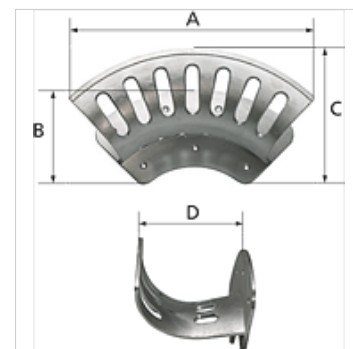

## Napomena

In combination with the rounded holder design, the fact that a small hose holder can be placed inside a large one, or a medium hose holder inside a maxi one, creates extra storage capacity without any increase in the space required.

## Opis

Easy mounting on the wall with variable hole pattern (7 drilled holes). Suitable for holding hoses, cables or ropes. Unpainted. Countersunk holes guarantee a smooth surface in the mounting area.

## Artikl

Naziv	Veličina	A (mm)	B (mm)	C (mm)	D (mm)	maks. prihvatna količina crijeva
K- 07 10 09 88	Small	189,0	86,0	82,0	70,0	For DN 6, 35-40 m
K- 07 10 09 89	Medium	254,0	113,0	108,0	106,0	For DN 9, 45-50 m
K- 07 10 09 90	Large	350,0	151,0	145,0	136,0	For DN 13, 45-50 m
K- 07 10 09 91	Maxi	389,0	170,0	160,0	188,0	For DN 26, 35-40 m