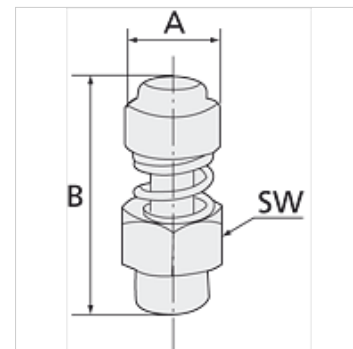

K-SCHALLDAE FEDEREINSTELLUNG

Adjustable spring silencers

HANSA FLEX

Karakteristike

Radni tlak	maks. 12 bara
Radna temperatura	-10 °C to +80 °C

Napomena

Drugi podatci na zahtjev.

Artikl

Naziv	Navoj	A (mm)	B maks. (mm)	B min. (mm)	SW (veličina ključa)
K- 07 40 34 64	G 1/8	12,0	28,0	26,0	13 mm
K- 07 40 34 65	G 1/4	14,0	32,0	30,0	15 mm
K- 07 40 34 66	G 3/8	17,0	38,0	36,0	22 mm
K- 07 40 34 67	G 1/2	17,0	39,0	37,0	22 mm
K- 07 40 34 68	G 3/4	32,0	50,0	46,0	30 mm
K- 07 40 34 69	G 1	32,0	50,0	47,0	36 mm