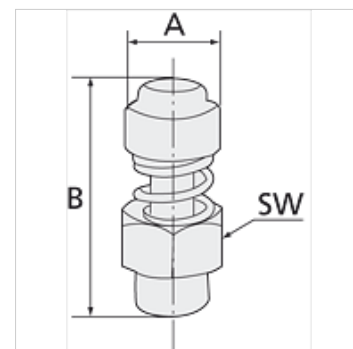

K-SCHALLDAE FEDEREINSTELLUNG

Adjustable spring silencers

HANSA FLEX

Karakteristike

Radni tlak	maks. 12 bara
Radna temperatura	-10 °C to +80 °C

Napomena

Drugi podatci na zahtjev.

Artikl

Naziv	Navoj	A (mm)	B maks. (mm)	B min. (mm)	SW (veličina ključa)
K- 07 40 34 64	G 1/8	12,0	28,0	26,0	13 mm
K- 07 40 34 65	G 1/4	14,0	32,0	30,0	15 mm
K- 07 40 34 66	G 3/8	17,0	38,0	36,0	22 mm
K- 07 40 34 67	G 1/2	17,0	39,0	37,0	22 mm
K- 07 40 34 68	G 3/4	32,0	50,0	46,0	30 mm
K- 07 40 34 69	G 1	32,0	50,0	47,0	36 mm