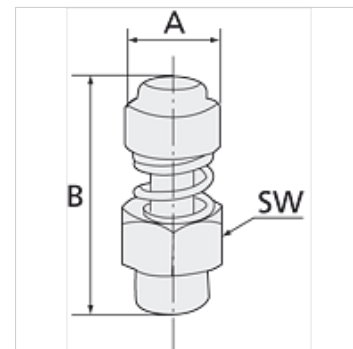

K-SCHALLDAE FEDEREINSTELLUNG

Adjustable spring silencers

HANSA FLEX

Karakteristike

Radni tlak	maks. 12 bara
Radna temperatura	-10 °C to +80 °C

Napomena

Drugi podatci na zahtjev.

Artikli

Naziv	Navoj	A (mm)	B maks. (mm)	B min. (mm)	SW (veličina ključa)
K- 07 40 34 64	G 1/8	12,0	28,0	26,0	13 mm
K- 07 40 34 65	G 1/4	14,0	32,0	30,0	15 mm
K- 07 40 34 66	G 3/8	17,0	38,0	36,0	22 mm
K- 07 40 34 67	G 1/2	17,0	39,0	37,0	22 mm
K- 07 40 34 68	G 3/4	32,0	50,0	46,0	30 mm
K- 07 40 34 69	G 1	32,0	50,0	47,0	36 mm