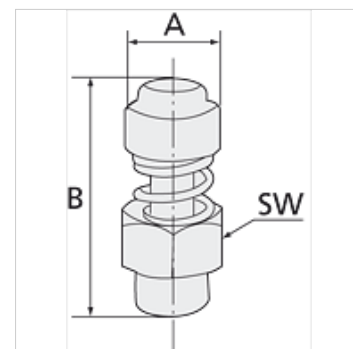

K-SCHALLDAE FEDEREINSTELLUNG

Adjustable spring silencers

HANSA FLEX

Karakteristike

Radni tlak	maks. 12 bara
Radna temperatura	-10 °C to +80 °C

Napomena

Drugi podatci na zahtjev.

Artikli

Naziv	Navoj	A (mm)	B maks. (mm)	B min. (mm)	SW (veličina ključa)
K- 07 40 34 64	G 1/8	12,0	28,0	26,0	13 mm
K- 07 40 34 65	G 1/4	14,0	32,0	30,0	15 mm
K- 07 40 34 66	G 3/8	17,0	38,0	36,0	22 mm
K- 07 40 34 67	G 1/2	17,0	39,0	37,0	22 mm
K- 07 40 34 68	G 3/4	32,0	50,0	46,0	30 mm
K- 07 40 34 69	G 1	32,0	50,0	47,0	36 mm