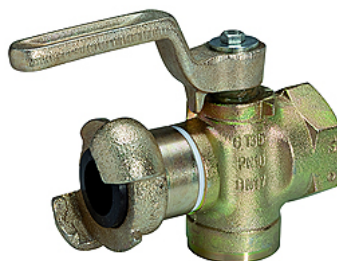

K-BKR ECKFORM KUPP IG

Plug valves with coupling, one side sealing, female threaded, with lever stop and exhaust

HANSA FLEX

Artikl

Naziv	Priključak	DN	H (mm)	L (mm)	SW (mm)
K- 07 35 05 41	G 1/2	15	93,0	131,0	41
K- 07 35 05 42	G 3/4	17	93,0	124,0	41
K- 07 35 05 40	G 1	17	93,0	124,0	41