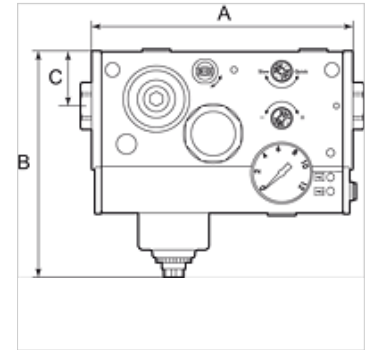

K-WTEH SERIE ONE O DRS

Service units, »ONE« Series, without pressure switch

HANSA FLEX

Karakteristike

Ulazni tlak	Max. 10 bar
Temperaturno područje	-10 °C to +50 °C
Mediji	komprimirani zrak
Vrsta zaštite	IP 65
Radni tlak	0.5 - 8 bar
Tlačni prekidač	Changeover contact
Većična pora u filterskom elementu	20 µm
Mjerenje vrijednosti protoka	At 6,3 bar and $\Delta p = 1$ bar

Napomena

Drugi podatci na zahtjev.

Opis

Multifunctional service unit with 6 or 7 functions in a single device: 3/2-way valve (manually operated), filter with automatic drain valve, air ports, pressure regulator, pressure gauge, soft start valve and optional: pressure switch. This combination of extremely good flow rates and a wide range of functions integrated in a single, compact unit saves valuable space and is unmatched by any similar product available in the market! Soft starting independently of the load and easy replacement of the filter cartridge under pressure are just two of the other outstanding features of this amazing device.

Napomene uz narudžbu

This unit can also be supplied with many other combinations of functions and port sizes. We will be pleased to make you an offer to match your individual specification on request!

Artikli

Naziv	Priključak	Protok (L/min)	A (mm)	B	C (mm)	Napon
K- 07 25 13 79	G 1/4	2400	165,5	144,0 mm	35,0	24 V DC (for valves and pressure switch)
K- 07 25 13 80	G 3/8	3300	165,5	144,0 mm	35,0	24 V DC (for valves and pressure switch)
K- 07 25 13 81	G 1/2"	4000	165,5	144,0 mm	35,0	24 V DC (for valves and pressure switch)