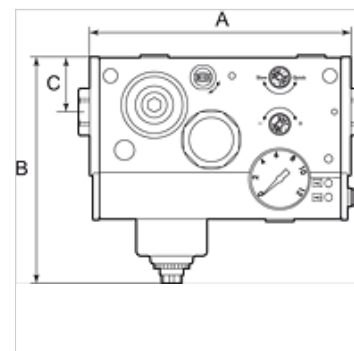

K-WTEH SERIE ONE O DRS

Service units, »ONE« Series, without pressure switch

HANSA FLEX

Karakteristike

Ulazni tlak	Max. 10 bar
Temperaturno područje	-10 °C to +50 °C
Mediji	komprimirani zrak
Vrsta zaštite	IP 65
Radni tlak	0.5 - 8 bar
Tlačni prekidač	Changeover contact
Većična pora u filteraskom elementu	20 µm
Mjerenje vrijednosti protoka	At 6,3 bar and $\Delta p = 1$ bar

Napomena

Drugi podatci na zahtjev.

Opis

Multifunctional service unit with 6 or 7 functions in a single device: 3/2-way valve (manually operated), filter with automatic drain valve, air ports, pressure regulator, pressure gauge, soft start valve and optional: pressure switch. This combination of extremely good flow rates and a wide range of functions integrated in a single, compact unit saves valuable space and is unmatched by any similar product available in the market! Soft starting independently of the load and easy replacement of the filter cartridge under pressure are just two of the other outstanding features of this amazing device.

Napomene uz narudžbu

This unit can also be supplied with many other combinations of functions and port sizes. We will be pleased to make you an offer to match your individual specification on request!

Artikli

Naziv	Priključak	Protok (L/min)	A (mm)	B	C (mm)	Napon
K- 07 25 13 79	G 1/4	2400	165,5	144,0 mm	35,0	24 V DC (for valves and pressure switch)
K- 07 25 13 80	G 3/8	3300	165,5	144,0 mm	35,0	24 V DC (for valves and pressure switch)
K- 07 25 13 81	G 1/2"	4000	165,5	144,0 mm	35,0	24 V DC (for valves and pressure switch)