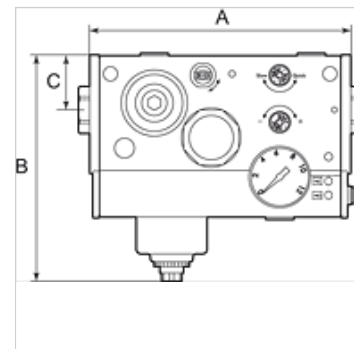

K-WTEH SERIE ONE O DRS

Service units, »ONE« Series, without pressure switch

HANSA FLEX

Karakteristike

Ulazni tlak	Max. 10 bar
Temperaturno područje	-10 °C to +50 °C
Mediji	komprimirani zrak
Vrsta zaštite	IP 65
Radni tlak	0.5 - 8 bar
Tlačni prekidač	Changeover contact
Većina pora u filterskom elementu	20 µm
Mjerenje vrijednosti protoka	At 6,3 bar and $\Delta p = 1$ bar

Napomena

Drugi podatci na zahtjev.

Opis

Multifunctional service unit with 6 or 7 functions in a single device: 3/2-way valve (manually operated), filter with automatic drain valve, air ports, pressure regulator, pressure gauge, soft start valve and optional: pressure switch. This combination of extremely good flow rates and a wide range of functions integrated in a single, compact unit saves valuable space and is unmatched by any similar product available in the market! Soft starting independently of the load and easy replacement of the filter cartridge under pressure are just two of the other outstanding features of this amazing device.

Napomene uz narudžbu

This unit can also be supplied with many other combinations of functions and port sizes. We will be pleased to make you an offer to match your individual specification on request!

Artikli

Naziv	Priključak	Protok (L/min)	A (mm)	B	C (mm)	Napon
K- 07 25 13 79	G 1/4	2400	165,5	144,0 mm	35,0	24 V DC (for valves and pressure switch)
K- 07 25 13 80	G 3/8	3300	165,5	144,0 mm	35,0	24 V DC (for valves and pressure switch)
K- 07 25 13 81	G 1/2"	4000	165,5	144,0 mm	35,0	24 V DC (for valves and pressure switch)