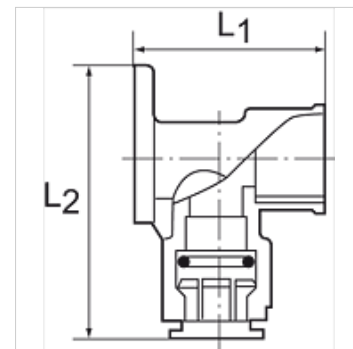

K-WANDWINKEL MS

wall elbows, brass

HANSA FLEX

Karakteristike

Brtveni materijal NBR

Materijal Mjed

Dodatne informacije

A detailed brochure containing installation instructions and information about pipe sizing is available for this product range

Artikl

Naziv	Navoj	za vanjski Ø cijevi	L1 (mm)	L2 (mm)
K- 07 10 08 65	1/2 BSP	15 mm	47,0	66,4
K- 07 10 08 66	3/4 BSP	22 mm	52,0	79,0