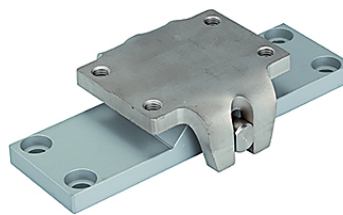

# K-SCHWENKBA LASTAUFNAHME

Swing support

**HANSA FLEX**

## Karakteristike

Izvedba Rocker mounted on pin

## Dodatne informacije

Important: The scope of supply does not include a connector. Please order separately.

Adjustable limit switches with shock absorber available on request.