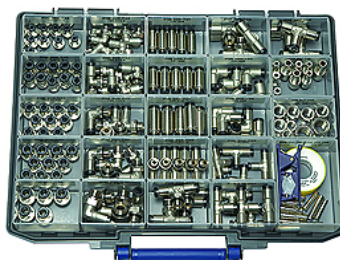

# K-BOX CLICK-CLOCK

Boxed set - click-clock

**HANSA FLEX**

## Karakteristike

Radni tlak	Max. 16 bar
Radna temperatura	-20 °C to +80 °C
Materijal	poniklani mjed
Pritisni prsten	Hostaform
O prsten	NBR
Stezni prsten	Stainless steel

## Opis

45 male connectors G 1/8-4, G 1/8-6, G 1/4-8, G 3/8-8<br>35 swivel type male elbows G 1/8-4, G 1/8-6, G 1/4-6, G 1/4-8, G 3/8-8<br>15 unions 4, 6, 8 mm<br>10 union elbows 6, 8 mm<br>15 union tees 4, 6, 8 mm<br>15 swivel type male branch tees G 1/8-6, G 1/4-6, G 1/4-8<br>9 reducers with push-in plug 8/6, 10/6, 10/8<br>10 plugs 6, 8 mm<br>10 sockets G 1/8, G 1/4, G 3/8<br>1 PTFE-sealing tape<br>1 hose cutter

## Artikl

Naziv	Definicija
K- 07 40 35 24	Boxed set, >click-clock< Series push-in fittings