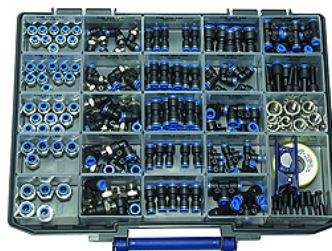

# K-BOX BLAUE SERIE

Boxed set »Blue Series«

**HANSA FLEX**

## Opis

Practical, high-quality assortment of the most popular parts in our »Blue Series« of push-in fittings, packaged in a sturdy plastic case. Total of 31 different small part types, conveniently arranged in 24 plastic compartments. The inserts can be removed and rearranged inside the case according to individual needs. All inserts are labelled with the article numbers of the parts they contain.

<br>40 male connectors G 1/8-4, G 1/8-6, G 1/4-6, G 1/4-8, G 3/8-8<br>30 swivel type male elbows G 1/8-4, G 1/8-6, G 1/4-6, G 1/4-8, G 3/8-8<br>25 unions 4, 6, 8 mm<br>15 reducers, 6/4, 8/6, 10/8<br>10 male elbows 6, 8 mm<br>20 union tees 4, 6, 8 mm<br>9 reducers with push-in plug 6/8, 6/10, 8/10<br>10 plugs 6, 8 mm<br>10 sockets G 1/8, G 1/4, G 3/8<br>1 PTFE sealing tape<br>1 hose cutter

## Artikli

Naziv	Definicija
K- 07 40 35 25	Boxed set, »Blaue Serie« Series push-in fittings