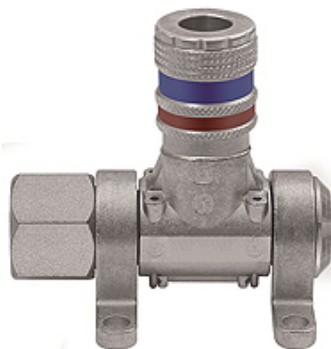

K-DLV MULTI-LINK SCHNELLVER

Compressed air distributor, type »Multi-Link« quick disconnect safety couplings DN 7.6

HANSA FLEX

Karakteristike

Radni tlak	Max. 16 bar
Temperaturno področje	-20 °C to +80 °C
Materijal	Galvanised steel / brass
Priključak	G 1/2 female
Mediji	Compressed air, non-corrosive gases
Brtnveni material	NBR

Napomena

Drugi podatki na zahtjev.

Opis

Modular distributor system for flexible workplace design, can be rotated 180°. Equipped for 1 to 5 bleed units:
- DN 7.6 quick disconnect safety couplings.

Artikli

Naziv	Priključak	Jedinice za vađenje
K- 07 35 13 70	Safety couplings DN 7.6	1
K- 07 35 13 73	Safety couplings DN 7.6	2
K- 07 35 13 76	Safety couplings DN 7.6	3
K- 07 35 13 79	Safety couplings DN 7.6	4
K- 07 35 13 82	Safety couplings DN 7.6	5