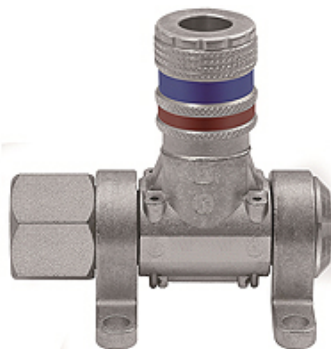

# K-DLV MULTI-LINK SCHNELLVER

Compressed air distributor, type »Multi-Link« quick disconnect safety couplings DN 7.6

**HANSA FLEX**

## Karakteristike

Radni tlak	Max. 16 bar
Temperaturno področje	-20 °C to +80 °C
Materijal	Galvanised steel / brass
Priključak	G 1/2 female
Mediji	Compressed air, non-corrosive gases
Brtnveni material	NBR

## Opis

Modular distributor system for flexible workplace design, can be rotated 180°. Equipped for 1 to 5 bleed units:  
- DN 7.6 quick disconnect safety couplings.