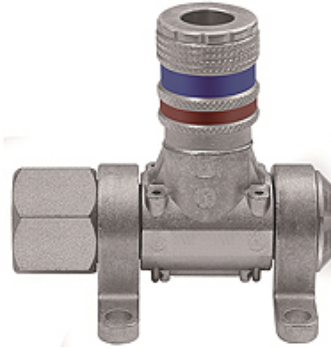

K-DLV MULTI-LINK SCHNELLVER

Compressed air distributor, type »Multi-Link« quick disconnect safety couplings DN 7.6

HANSA FLEX

Karakteristike

| | |
|-----------------------|-------------------------------------|
| Radni tlak | Max. 16 bar |
| Temperaturno področje | -20 °C to +80 °C |
| Materijal | Galvanised steel / brass |
| Priključak | G 1/2 female |
| Mediji | Compressed air, non-corrosive gases |
| Brtnveni material | NBR |

Napomena

Drugi podatki na zahtjev.

Opis

Modular distributor system for flexible workplace design, can be rotated 180°. Equipped for 1 to 5 bleed units:
- DN 7.6 quick disconnect safety couplings.

Artikli

| Naziv | Priključak | Jedinice za vađenje |
|----------------|-------------------------|---------------------|
| K- 07 35 13 70 | Safety couplings DN 7.6 | 1 |
| K- 07 35 13 73 | Safety couplings DN 7.6 | 2 |
| K- 07 35 13 76 | Safety couplings DN 7.6 | 3 |
| K- 07 35 13 79 | Safety couplings DN 7.6 | 4 |
| K- 07 35 13 82 | Safety couplings DN 7.6 | 5 |