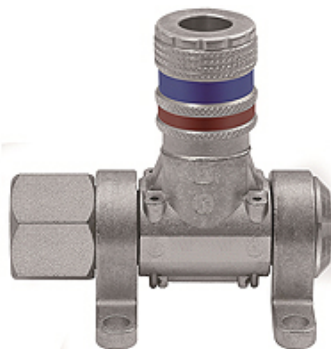

K-DLV MULTI-LINK SCHNELLVER

Compressed air distributor, type »Multi-Link« quick disconnect safety couplings DN 7.6

HANSA FLEX

Karakteristike

Radni tlak	Max. 16 bar
Temperaturno področje	-20 °C to +80 °C
Materijal	Galvanised steel / brass
Priključak	G 1/2 female
Mediji	Compressed air, non-corrosive gases
Brtnveni material	NBR

Napomena

Drugi podatki na zahtjev.

Opis

Modular distributor system for flexible workplace design, can be rotated 180°. Equipped for 1 to 5 bleed units:
- DN 7.6 quick disconnect safety couplings.

Artiki

Naziv	Priključak	Jedinice za vađenje
K- 07 35 13 70	Safety couplings DN 7.6	1
K- 07 35 13 73	Safety couplings DN 7.6	2
K- 07 35 13 76	Safety couplings DN 7.6	3
K- 07 35 13 79	Safety couplings DN 7.6	4
K- 07 35 13 82	Safety couplings DN 7.6	5