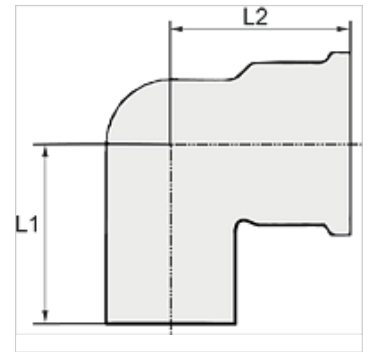

K-W90 STUECK IG AG

90° elbows, female/male

HANSA FLEX

Karakteristike

Radni tlak maks. 10 bar

Radna temperatura Max. 90 °C

Napomena

Drugi podatki na zahtjev.

Artikli

Naziv	Navoj	L1 (mm)	L2 (mm)
K- 07 40 45 54	G 1/4	28,0	17,5
K- 07 40 45 55	G 3/8	28,0	28,0
K- 07 40 45 56	G 1/2	35,0	35,0
K- 07 40 45 57	G 3/4	38,0	38,0
K- 07 40 45 58	G 1	42,0	42,0
K- 07 40 40 88	G 1 1/4	55,0	55,0
K- 07 40 45 60	G 1 1/2	60,0	60,0
K- 07 40 45 61	G 2	69,0	69,0