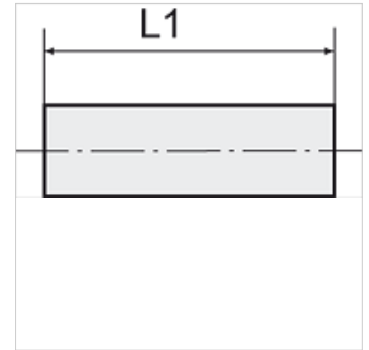

## Napomena

The dimensions of the standard screw fittings may change slightly during the life of the catalogue as a result of optimisation processes.  
Drugi podatci na zahtjev.

## Artikli

Naziv	Navoj	L1 (mm)	SW (veličina ključa)
K- 07 40 00 41	M 5	12,0	8 mm
K- 07 40 00 42	G 1/8	22,0	14 mm
K- 07 40 00 43	G 1/4	26,0	17 mm
K- 07 40 00 44	G 3/8	26,0	22 mm
K- 07 40 00 45	G 1/2	30,0	27 mm
K- 07 40 00 46	G 3/4	36,0	32 mm
K- 07 40 00 47	G 1	40,0	41 mm