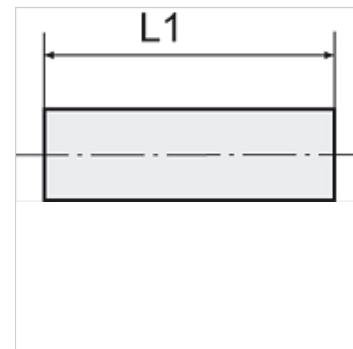

## Napomena

The dimensions of the standard screw fittings may change slightly during the life of the catalogue as a result of optimisation processes.

Drugi podatki na zahtjev.

## Artikli

Naziv	Navoj	L1 (mm)	SW (veličina ključa)
K- 07 40 00 41	M 5	12,0	8 mm
K- 07 40 00 42	G 1/8	22,0	14 mm
K- 07 40 00 43	G 1/4	26,0	17 mm
K- 07 40 00 44	G 3/8	26,0	22 mm
K- 07 40 00 45	G 1/2	30,0	27 mm
K- 07 40 00 46	G 3/4	36,0	32 mm
K- 07 40 00 47	G 1	40,0	41 mm