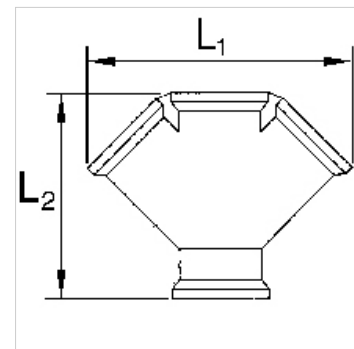

# K-VT 2-3 FACH MS BL

Distributors, 2 or 3 outlets, brass

**HANSA FLEX**

## Karakteristike

Radni tlak maks. 10 bar

Materijal Brass with a bare metal surface

## Artikl

Naziv	Navoj	Outlets	L1 (mm)	L2 (mm)
K- 07 40 40 16	G 3/8 female	2 x female	53,5	50,0
K- 07 40 40 17	G 1/2 female	2 x female	58,5	54,0
K- 07 40 40 18	G 3/8 female	3 x female	78,5	61,0
K- 07 40 40 19	G 1/2 female	3 x female	87,7	69,0