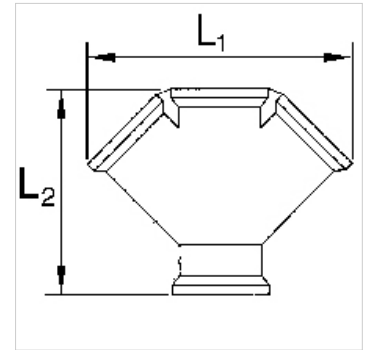

# K-VT 2-3 FACH MS BL

Distributors, 2 or 3 outlets, brass

**HANSA FLEX**

## Karakteristike

**Radni tlak** maks. 10 bar

**Materijal** Brass with a bare metal surface

## Artikl

Naziv	Navoj	Outlets	L1 (mm)	L2 (mm)
K- 07 40 40 16	G 3/8 female	2 x female	53,5	50,0
K- 07 40 40 17	G 1/2 female	2 x female	58,5	54,0
K- 07 40 40 18	G 3/8 female	3 x female	78,5	61,0
K- 07 40 40 19	G 1/2 female	3 x female	87,7	69,0