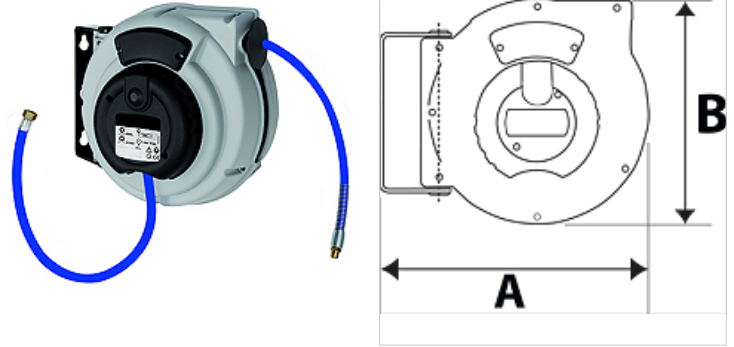

K-SCHL-AUFROLLER STANDARD

Hose reel - standard type

HANSA FLEX

Karakteristike

Materijal crijeva	Polyurethane (PUR)
Radna temperatura	max +40 °C
Primjena	for compressed air and water
Zakretni kut	150°

Napomena

Drugi podatci na zahtjev.

Opis

Hose reel with automatic rewind and spring assembly. Robust hose locking mechanism, impact resistant plastic casing. Swivel wall mount made made from coated steel. Easy mounting on the wall or ceiling.

Artikli

Naziv	Dimenzije crijeva	A (mm)	B (mm)	Izlaz navoja	Ulaz navoja	maks. radni tlak (bar)	Duljina crijeva (m)
K- 07 10 11 03	12 mm x 8 mm	325,0	275,0	G 1/4 AG	G 1/4 fem	10	9
K- 07 10 11 04	12 mm x 8 mm	355,0	315,0	G 1/4 AG	G 1/4 fem	15	12