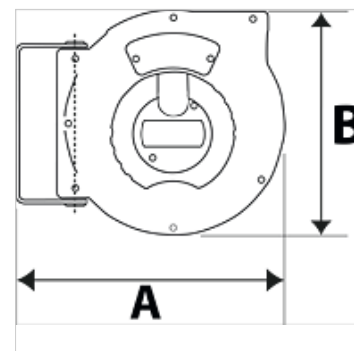

K-SCHL-AUFROLLER STANDARD

Hose reel - standard type

HANSA FLEX

Karakteristike

Materijal crijeva	Polyurethane (PUR)
Radna temperatura	max +40 °C
Primjena	for compressed air and water
Zakretni kut	150°

Napomena

Drugi podatci na zahtjev.

Opis

Hose reel with automatic rewind and spring assembly. Robust hose locking mechanism, impact resistant plastic casing. Swivel wall mount made made from coated steel. Easy mounting on the wall or ceiling.

Artikli

Naziv	Dimenzije crijeva	A (mm)	B (mm)	Izlaz navoja	Ulaz navoja	maks. radni tlak (bar)	Duljina crijeva (m)
K- 07 10 11 03	12 mm x 8 mm	325,0	275,0	G 1/4 AG	G 1/4 fem	10	9
K- 07 10 11 04	12 mm x 8 mm	355,0	315,0	G 1/4 AG	G 1/4 fem	15	12