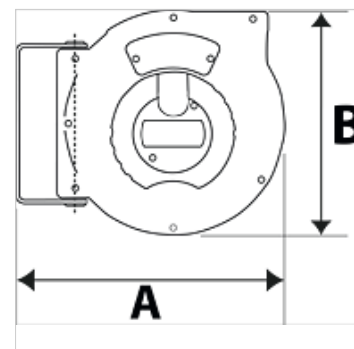

K-SCHL-AUFROLLER STANDARD

Hose reel - standard type

HANSA FLEX

Karakteristike

Materijal crijeva	Polyurethane (PUR)
Radna temperatura	max +40 °C
Primjena	for compressed air and water
Zakretni kut	150°

Napomena

Drugi podatci na zahtjev.

Opis

Hose reel with automatic rewind and spring assembly. Robust hose locking mechanism, impact resistant plastic casing. Swivel wall mount made made from coated steel. Easy mounting on the wall or ceiling.

Artikli

Naziv	Dimenzije crijeva	A (mm)	B (mm)	Izlaz navoja	Ulaz navoja	maks. radni tlak (bar)	Duljina crijeva (m)
K- 07 10 11 03	12 mm x 8 mm	325,0	275,0	G 1/4 AG	G 1/4 fem	10	9
K- 07 10 11 04	12 mm x 8 mm	355,0	315,0	G 1/4 AG	G 1/4 fem	15	12