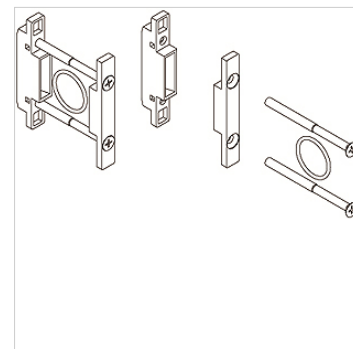

# K-KOP PACKET WAND HANSA PRO

Coupling package wall mounting, HANSA PRO

**HANSA FLEX**

## Karakteristike

Ugradbeni položaj	Any
Primjena	Coupling of all devices

## Artikl

Naziv	Definicija
K- 07 25 22 37	2 mounting elements, for wall mounting, 2 screws, O-ring