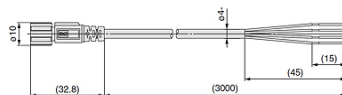

K-ANSCHLUSSKABEL STECKER PF3W

connecting cable with M8-connector PF3W

HANSA FLEX

Karakteristike

I/O kabela	without connection cable
Seriya	PF3W
Drugi podatci	Accessories for Digital Flow Switch PF3W

Opis

Connection cable with M8 plug, series PF3W, 4-wire, cable length 3.00 m

Artikl

Naziv	Definicija
K- 07 60 00 25	Connection cable with M8-plug