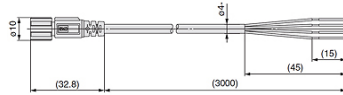

K-ANSCHLUSSKABEL STECKER PF3W

connecting cable with M8-connector PF3W

HANSA FLEX

Karakteristike

I/O kabela	without connection cable
Seriya	PF3W
Drugi podatci	Accessories for Digital Flow Switch PF3W

Opis

Connection cable with M8 plug, series PF3W, 4-wire, cable length 3.00 m

Artikl

Naziv	Definicija
K- 07 60 00 25	Connection cable with M8-plug