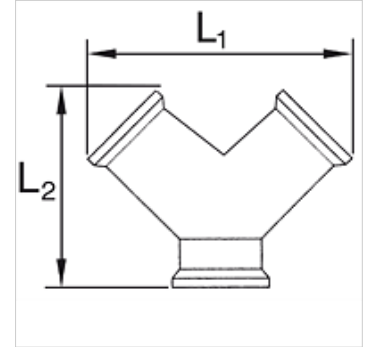

K-VT 2-FACH MS NI

Distributors, 2 outlets, nickel-plated brass

HANSA FLEX

Tulajdonságok

Üzemi nyomás max. 10 bar

Anyag Sárgaréz, nikkelezett

Megjegyzés

További adatokért vegye fel a kapcsolatot.

Cikk

Megnevezés	Menet	Outlets	L1 (mm)	L2 (mm)
K- 07 40 40 14	G 1/8 male	2 x female	29,0	32,0
K- 07 40 40 15	G 1/4 male	2 x female	36,0	38,0
K- 07 40 45 63	G 3/8 male	2 x female	41,0	42,5
K- 07 40 45 62	G 1/2 male	2 x female	53,0	53,0
K- 07 40 45 66	G 1/8 female	2 x female	29,0	26,5
K- 07 40 40 82	G 1/4 female	2 x female	36,0	32,0
K- 07 40 40 85	G 3/8 female	2 x female	41,0	37,0
K- 07 40 40 86	G 1/2 female	2 x female	53,0	45,0