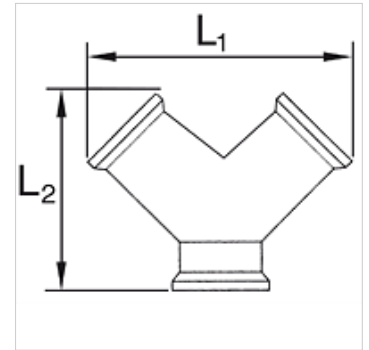

K-VT 2-FACH MS NI

Distributors, 2 outlets, nickel-plated brass

HANSA FLEX

Tulajdonságok

Üzemi nyomás max. 10 bar

Anyag Sárgaréz, nikkelezett

Megjegyzés

További adatokért vegye fel a kapcsolatot.

Cikk

Megnevezés	Menet	Outlets	L1 (mm)	L2 (mm)
K- 07 40 40 14	G 1/8 male	2 x female	29,0	32,0
K- 07 40 40 15	G 1/4 male	2 x female	36,0	38,0
K- 07 40 45 63	G 3/8 male	2 x female	41,0	42,5
K- 07 40 45 62	G 1/2 male	2 x female	53,0	53,0
K- 07 40 45 66	G 1/8 female	2 x female	29,0	26,5
K- 07 40 40 82	G 1/4 female	2 x female	36,0	32,0
K- 07 40 40 85	G 3/8 female	2 x female	41,0	37,0
K- 07 40 40 86	G 1/2 female	2 x female	53,0	45,0