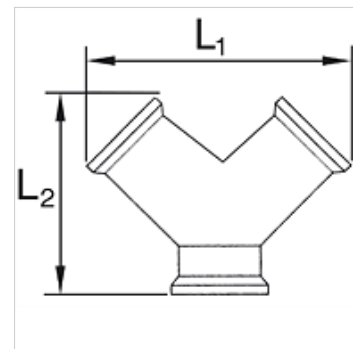

K-VT 2-FACH MS NI

Distributors, 2 outlets, nickel-plated brass

HANSA FLEX

Tulajdonságok

Üzemi nyomás max. 10 bar

Anyag Sárgaréz, nikkelezett

Megjegyzés

További adatokért vegye fel a kapcsolatot.

Cikk

Megnevezés	Menet	Outlets	L1 (mm)	L2 (mm)
K- 07 40 40 14	G 1/8 male	2 x female	29,0	32,0
K- 07 40 40 15	G 1/4 male	2 x female	36,0	38,0
K- 07 40 45 63	G 3/8 male	2 x female	41,0	42,5
K- 07 40 45 62	G 1/2 male	2 x female	53,0	53,0
K- 07 40 45 66	G 1/8 female	2 x female	29,0	26,5
K- 07 40 40 82	G 1/4 female	2 x female	36,0	32,0
K- 07 40 40 85	G 3/8 female	2 x female	41,0	37,0
K- 07 40 40 86	G 1/2 female	2 x female	53,0	45,0