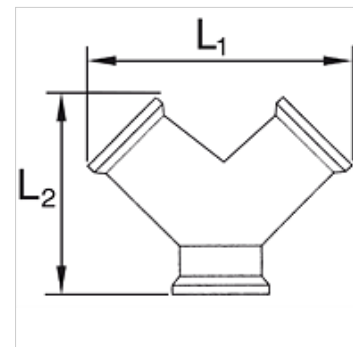

K-VT 2-FACH MS NI

Distributors, 2 outlets, nickel-plated brass

HANSA FLEX

Tulajdonságok

Üzemi nyomás max. 10 bar

Anyag Sárgaréz, nikkelezett

Megjegyzés

További adatokért vegye fel a kapcsolatot.

Cikk

Megnevezés	Menet	Outlets	L1 (mm)	L2 (mm)
K- 07 40 40 14	G 1/8 male	2 x female	29,0	32,0
K- 07 40 40 15	G 1/4 male	2 x female	36,0	38,0
K- 07 40 45 63	G 3/8 male	2 x female	41,0	42,5
K- 07 40 45 62	G 1/2 male	2 x female	53,0	53,0
K- 07 40 45 66	G 1/8 female	2 x female	29,0	26,5
K- 07 40 40 82	G 1/4 female	2 x female	36,0	32,0
K- 07 40 40 85	G 3/8 female	2 x female	41,0	37,0
K- 07 40 40 86	G 1/2 female	2 x female	53,0	45,0