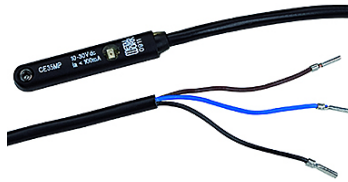

K-SENSOREN T-NUT 5

DSL reed sensor

HANSA FLEX

További információk

Important: The scope of supply does not include a connector. Please order separately.
Adjustable limit switches with shock absorber available on request.

Cikk

Megnevezés

Kivitel

K- 07 15 20 92

Slotted fixing plate

tartozék a következő termékekhez

K-RUNDZYLINDER DOPP O E D Round cylinders, double acting, magnetic, non-cushioned