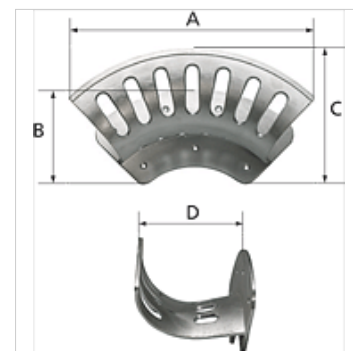

## Tulajdonságok

Anyag Aluminium, unpainted

## Megjegyzés

In combination with the rounded holder design, the fact that a small hose holder can be placed inside a large one, or a medium hose holder inside a maxi one, creates extra storage capacity without any increase in the space required.

## Leírás

Easy mounting on the wall with variable hole pattern (7 drilled holes). Suitable for holding hoses, cables or ropes. Unpainted. Countersunk holes guarantee a smooth surface in the mounting area.

## Cikk

Megnevezés	Méret	A (mm)	B (mm)	C (mm)	D (mm)	max. tömlőfelvételi mennyiség
K- 07 10 09 88	Small	189,0	86,0	82,0	70,0	For DN 6, 35-40 m
K- 07 10 09 89	Medium	254,0	113,0	108,0	106,0	For DN 9, 45-50 m
K- 07 10 09 90	Large	350,0	151,0	145,0	136,0	For DN 13, 45-50 m
K- 07 10 09 91	Maxi	389,0	170,0	160,0	188,0	For DN 26, 35-40 m