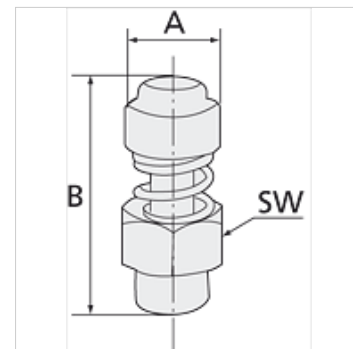

K-SCHALLDAE FEDEREINSTELLUNG

Adjustable spring silencers

HANSA FLEX

Tulajdonságok

Üzemi nyomás max. 12 bar

Üzemi hőmérséklet -10 °C to +80 °C

Megjegyzés

További adatokért vegye fel a kapcsolatot.

Cikk

Megnevezés	Menet	A (mm)	B max (mm)	B min (mm)	SW (Kulcsnyílás)
K- 07 40 34 64	G 1/8	12,0	28,0	26,0	13 mm
K- 07 40 34 65	G 1/4	14,0	32,0	30,0	15 mm
K- 07 40 34 66	G 3/8	17,0	38,0	36,0	22 mm
K- 07 40 34 67	G 1/2	17,0	39,0	37,0	22 mm
K- 07 40 34 68	G 3/4	32,0	50,0	46,0	30 mm
K- 07 40 34 69	G 1	32,0	50,0	47,0	36 mm