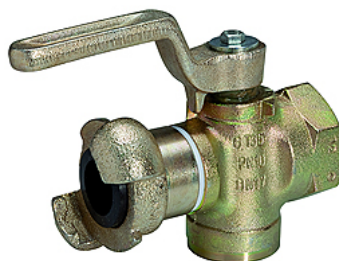

# K-BKR ECKFORM KUPP IG

Plug valves with coupling, one side sealing, female threaded, with lever stop and exhaust

**HANSA FLEX**

Cikk					
Megnevezés	Csatlakozás	DN	H (mm)	L (mm)	SW (mm)
K- 07 35 05 41	G 1/2	15	93,0	131,0	41
K- 07 35 05 42	G 3/4	17	93,0	124,0	41
K- 07 35 05 40	G 1	17	93,0	124,0	41