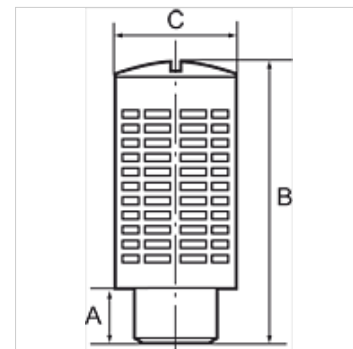

K-KUNST SCHALLDAEMPFER GRA

Plastic silencers, with granular filling

HANSA FLEX

Tulajdonságok

Üzemi nyomás max. 12 bar

Üzemi hőmérséklet -20 °C to +70 °C

Megjegyzés

További adatokért vegye fel a kapcsolatot.

Leírás

With granular filling, self-cleaning. The spherical shape of the granules allows very fine dust to escape in addition to air. Higher blow-off rate.

Cikk

| Megnevezés | Menet | A (mm) | B (mm) | C (mm) |
|----------------|-------|-----------|-----------|-----------|
| K- 07 40 14 51 | G 1/8 | 6,0 | 33,0 | 15,0 |
| K- 07 40 14 52 | G 1/4 | 8,0 | 43,0 | 19,0 |
| K- 07 40 14 53 | G 3/8 | 11,0 | 57,0 | 24,5 |
| K- 07 40 14 54 | G 1/2 | 11,0 | 57,0 | 24,5 |
| K- 07 40 14 55 | G 3/4 | 17,5 | 112,0 | 48,0 |
| K- 07 40 14 56 | G 1 | 16,0 | 110,5 | 48,0 |