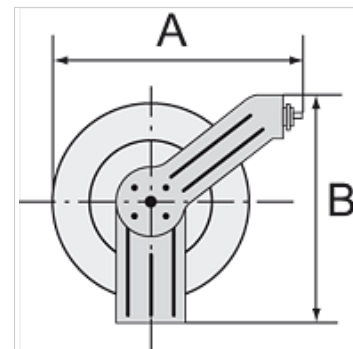

# K-SCHL-AUFROLLER SCHWEISS

Hose reel, welding type

**HANSA FLEX**

## Tulajdonságok

|                     |  |
|---------------------|--|
| <b>Tömlők</b>       | Welding hose for oxygen and acetylene, red and blue, made from synthetic rubber.                                       |
| <b>Üzemi nyomás</b> | max. 10 bar  |
| <b>Rögzítés</b>     | Wall, floor or ceiling   |
| <b>Bemenet</b>      | Oxygen G 1/4 male, right-hand thread with 60° inside cone, Acetylene G 3/8 male, left-hand thread with 60° inside cone |

## Leírás

Heavy-duty steel design for industrial applications. Blue, powder-coated housing. Special reel guide prevents excessive wear on the hose. An automatic latching mechanism allows the hose to be engaged at any length. Enclosed spring. Precise locking device for continuous feeding or latching mechanism.

## Cikk

| Megnevezés     | Tömlőméret                                       | Magasság (mm) | Átmérő (mm) | Tömlő hossza (m) |
|----------------|--|---------------|-------------|------------------|
| K- 07 10 06 28 | Oxygen: 16.5 mm x 6 mm, Acetylene: 17 mm x 10 mm | 360           | 320         | 15               |