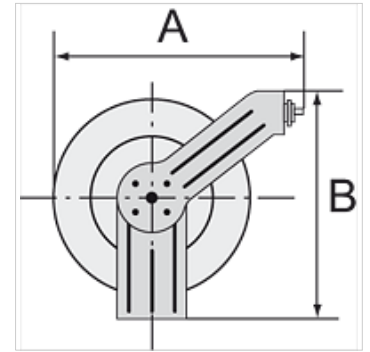

# K-SCHL-AUFROLLER SCHWEISS

Hose reel, welding type

**HANSA FLEX**

## Tulajdonságok

<b>Tömlők</b>	Welding hose for oxygen and acetylene, red and blue, made from synthetic rubber.
<b>Üzemi nyomás</b>	max. 10 bar
<b>Rögzítés</b>	Wall, floor or ceiling
<b>Bemenet</b>	Oxygen G 1/4 male, right-hand thread with 60° inside cone, Acetylene G 3/8 male, left-hand thread with 60° inside cone

## Leírás

Heavy-duty steel design for industrial applications. Blue, powder-coated housing. Special reel guide prevents excessive wear on the hose. An automatic latching mechanism allows the hose to be engaged at any length. Enclosed spring. Precise locking device for continuous feeding or latching mechanism.

## Cikk

Megnevezés	Tömlőméret	Magasság (mm)	Átmérő (mm)	Tömlő hossza (m)
K- 07 10 06 28	Oxygen: 16.5 mm x 6 mm, Acetylene: 17 mm x 10 mm	360	320	15