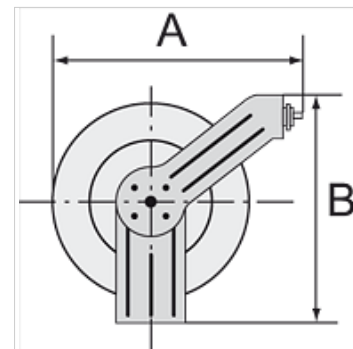

# K-SCHL-AUFROLLER SCHWEISS

Hose reel, welding type

**HANSA FLEX**

## Tulajdonságok

<b>Tömlők</b>	Welding hose for oxygen and acetylene, red and blue, made from synthetic rubber.
<b>Üzemi nyomás</b>	max. 10 bar
<b>Rögzítés</b>	Wall, floor or ceiling
<b>Bemenet</b>	Oxygen G 1/4 male, right-hand thread with 60° inside cone, Acetylene G 3/8 male, left-hand thread with 60° inside cone

## Leírás

Heavy-duty steel design for industrial applications. Blue, powder-coated housing. Special reel guide prevents excessive wear on the hose. An automatic latching mechanism allows the hose to be engaged at any length. Enclosed spring. Precise locking device for continuous feeding or latching mechanism.

## Cikk

Megnevezés	Tömlőméret	Magasság (mm)	Átmérő (mm)	Tömlő hossza (m)
K- 07 10 06 28	Oxygen: 16.5 mm x 6 mm, Acetylene: 17 mm x 10 mm	360	320	15