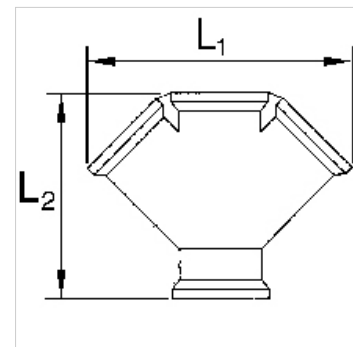

# K-VT 2-3 FACH MS BL

Distributors, 2 or 3 outlets, brass

**HANSA FLEX**

## Tulajdonságok

Üzemi nyomás max. 10 bar

Anyag Brass with a bare metal surface

## Cikk

| Megnevezés     | Menet        | Outlets    | L1<br>(mm) | L2<br>(mm) |
|----------------|--------------|------------|------------|------------|
| K- 07 40 40 16 | G 3/8 female | 2 x female | 53,5       | 50,0       |
| K- 07 40 40 17 | G 1/2 female | 2 x female | 58,5       | 54,0       |
| K- 07 40 40 18 | G 3/8 female | 3 x female | 78,5       | 61,0       |
| K- 07 40 40 19 | G 1/2 female | 3 x female | 87,7       | 69,0       |