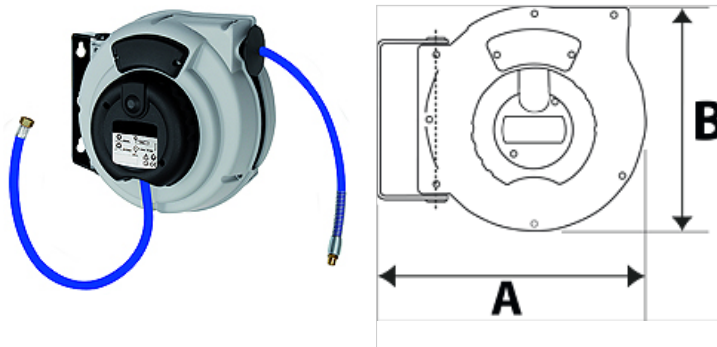

# K-SCHL-AUFROLLER STANDARD

Hose reel - standard type

**HANSA FLEX**

## Tulajdonságok

tömlőanyag	Polyurethane (PUR)
Üzemi hőmérséklet	max +40 °C
Alkalmazás	for compressed air and water
Fordítási szög	150°

## Leírás

Hose reel with automatic rewind and spring assembly. Robust hose locking mechanism, impact resistant plastic casing. Swivel wall mount made made from coated steel. Easy mounting on the wall or ceiling.