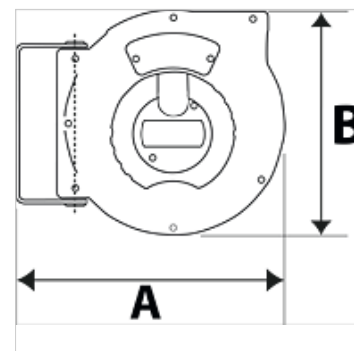

K-SCHL-AUFROLLER STANDARD

Hose reel - standard type

HANSA FLEX

Tulajdonságok

tömlőanyag	Polyurethane (PUR)
Üzemi hőmérséklet	max +40 °C
Alkalmazás	for compressed air and water
Fordítási szög	150°

Megjegyzés

További adatokért vegye fel a kapcsolatot.

Leírás

Hose reel with automatic rewind and spring assembly. Robust hose locking mechanism, impact resistant plastic casing. Swivel wall mount made made from coated steel. Easy mounting on the wall or ceiling.

Cikk

Megnevezés	Tömlőméret	A (mm)	B (mm)	kimenet menete	bemenet menete	max. üzemi nyomás (bar)	Tömlő hossza (m)
K- 07 10 11 03	12 mm x 8 mm	325,0	275,0	G 1/4 AG	G 1/4 fem	10	9
K- 07 10 11 04	12 mm x 8 mm	355,0	315,0	G 1/4 AG	G 1/4 fem	15	12