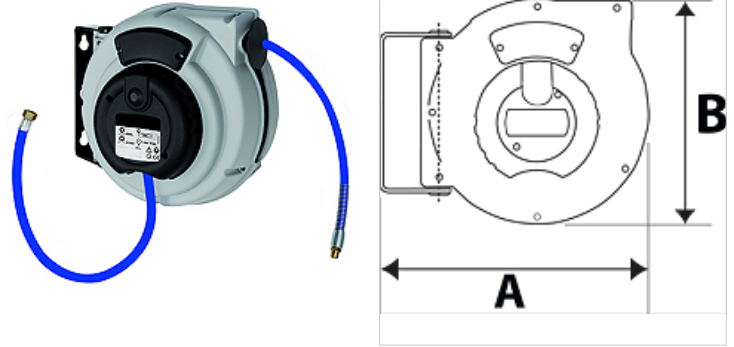

# K-SCHL-AUFROLLER STANDARD

Hose reel - standard type

**HANSA FLEX**

## Tulajdonságok

tömlőanyag	Polyurethane (PUR)
Üzemi hőmérséklet	max +40 °C
Alkalmazás	for compressed air and water
Fordítási szög	150°

## Leírás

Hose reel with automatic rewind and spring assembly. Robust hose locking mechanism, impact resistant plastic casing. Swivel wall mount made made from coated steel. Easy mounting on the wall or ceiling.