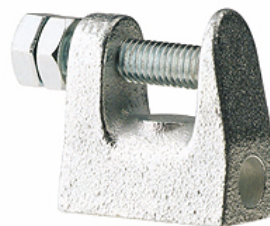

# K-KLEMMBUEGEL IG

Clamp strap with female thread

**HANSA FLEX**

## Tulajdonságok

Anyag nickel plated iron