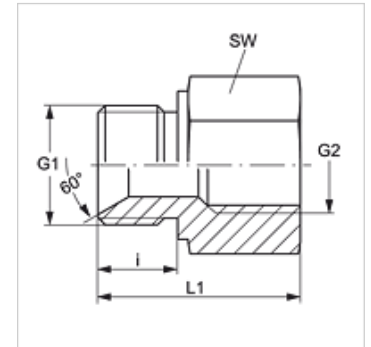

## Manicotto filettato femmina

### Caratteristiche

Attacco 1	Filetto esterno BSP cilindrico
Tenuta 1	Cono interno da 60°
Attacco 2	Filetto interno BSP cilindrico
Tenuta 2	con guarnizione piana
Tipo	Manicotto filettato femmina
Forma costruttiva	diritto
Materiale	Acciaio
Protezione superficiale	con rivestimento elettrolitico

### Articolo

Denominazione	G1	G2	SW (mm)
G HB 02 IR	G 1/8" -28	G 1/8" -28	17
G HB 02 IR 04	G 1/8" -28	G 1/4" -19	19
G HB 04 IR 02	G 1/4" -19	G 1/8" -28	19
G HB 04 IR	G 1/4" -19	G 1/4" -19	19
G HB 04 IR 06	G 1/4" -19	G 3/8" -19	24
G HB 04 IR 08	G 1/4" -19	G 1/2" -14	27
G HB 06 IR 02	G 3/8" -19	G 1/8" -28	24
G HB 06 IR 04	G 3/8" -19	G 1/4" -19	22
G HB 06 IR	G 3/8" -19	G 3/8" -19	24
G HB 06 IR 08	G 3/8" -19	G 1/2" -14	27
G HB 08 IR 02	G 1/2" -14	G 1/8" -28	27
G HB 08 IR 04	G 1/2" -14	G 1/4" -19	27
G HB 08 IR 06	G 1/2" -14	G 3/8" -19	27
G HB 08 IR	G 1/2" -14	G 1/2" -14	27
G HB 08 IR 12	G 1/2" -14	G 3/4" -14	36
G HB 12 IR 04	G 3/4" -14	G 1/4" -19	32
G HB 12 IR 06	G 3/4" -14	G 3/8" -19	32
G HB 12 IR 08	G 3/4" -14	G 1/2" -14	32
G HB 12 IR	G 3/4" -14	G 3/4" -14	36
G HB 12 IR 16	G 3/4" -14	G 1" -11	41
G HB 16 IR 06	G 1" -11	G 3/8" -19	41
G HB 16 IR 08	G 1" -11	G 1/2" -14	41
G HB 16 IR 12	G 1" -11	G 3/4" -14	41
G HB 16 IR	G 1" -11	G 1" -11	41
G HB 16 IR 20	G 1" -11	G 1.1/4" -11	50
G HB 20 IR 04	G 1.1/4" -11	G 1/4" -19	50
G HB 20 IR 08	G 1.1/4" -11	G 1/2" -14	50
G HB 20 IR 12	G 1.1/4" -11	G 3/4" -14	50
G HB 20 IR 16	G 1.1/4" -11	G 1" -11	41
G HB 20 IR	G 1.1/4" -11	G 1.1/4" -11	50
G HB 20 IR 24	G 1.1/4" -11	G 1.1/2" -11	55
G HB 24 IR 12	G 1.1/2" -11	G 3/4" -14	55
G HB 24 IR 20	G 1.1/2" -11	G 1.1/4" -11	55
G HB 24 IR	G 1.1/2" -11	G 1.1/2" -11	55
G HB 24 IR 16	G 1.1/2" -11	G 1" -11	55
G HB 24 IR 32	G 1.1/2" -11	G 2" -11	70
G HB 32 IR 16	G 2" -11	G 1" -11	70
G HB 32 IR 20	G 2" -11	G 1.1/4" -11	70
G HB 32 IR 24	G 2" -11	G 1.1/2" -11	70
G HB 32 IR	G 2" -11	G 2" -11	70