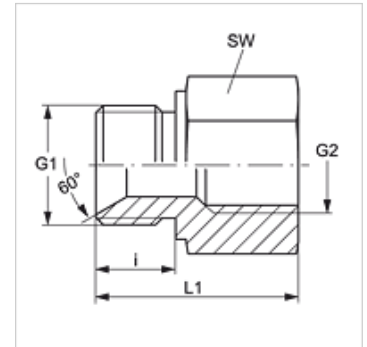

## Manicotto filettato femmina

### Caratteristiche

<b>Attacco 1</b>	Filetto esterno BSP cilindrico
<b>Tenuta 1</b>	Cono interno da 60°
<b>Attacco 2</b>	Filetto interno BSP cilindrico
<b>Tenuta 2</b>	con guarnizione piana
<b>Tipo</b>	Manicotto filettato femmina
<b>Forma costruttiva</b>	diritto
<b>Materiale</b>	Acciaio
<b>Protezione superficiale</b>	con rivestimento elettrolitico

### Articolo

Denominazione	G1	G2	SW (mm)
G HB 02 IR	G 1/8" -28	G 1/8" -28	17
G HB 02 IR 04	G 1/8" -28	G 1/4" -19	19
G HB 04 IR 02	G 1/4" -19	G 1/8" -28	19
G HB 04 IR	G 1/4" -19	G 1/4" -19	19
G HB 04 IR 06	G 1/4" -19	G 3/8" -19	24
G HB 04 IR 08	G 1/4" -19	G 1/2" -14	27
G HB 06 IR 02	G 3/8" -19	G 1/8" -28	24
G HB 06 IR 04	G 3/8" -19	G 1/4" -19	22
G HB 06 IR	G 3/8" -19	G 3/8" -19	24
G HB 06 IR 08	G 3/8" -19	G 1/2" -14	27
G HB 08 IR 02	G 1/2" -14	G 1/8" -28	27
G HB 08 IR 04	G 1/2" -14	G 1/4" -19	27
G HB 08 IR 06	G 1/2" -14	G 3/8" -19	27
G HB 08 IR	G 1/2" -14	G 1/2" -14	27
G HB 08 IR 12	G 1/2" -14	G 3/4" -14	36
G HB 12 IR 04	G 3/4" -14	G 1/4" -19	32
G HB 12 IR 06	G 3/4" -14	G 3/8" -19	32
G HB 12 IR 08	G 3/4" -14	G 1/2" -14	32
G HB 12 IR	G 3/4" -14	G 3/4" -14	36
G HB 12 IR 16	G 3/4" -14	G 1" -11	41
G HB 16 IR 06	G 1" -11	G 3/8" -19	41
G HB 16 IR 08	G 1" -11	G 1/2" -14	41
G HB 16 IR 12	G 1" -11	G 3/4" -14	41
G HB 16 IR	G 1" -11	G 1" -11	41
G HB 16 IR 20	G 1" -11	G 1.1/4" -11	50
G HB 20 IR 04	G 1.1/4" -11	G 1/4" -19	50
G HB 20 IR 08	G 1.1/4" -11	G 1/2" -14	50
G HB 20 IR 12	G 1.1/4" -11	G 3/4" -14	50
G HB 20 IR 16	G 1.1/4" -11	G 1" -11	41
G HB 20 IR	G 1.1/4" -11	G 1.1/4" -11	50
G HB 20 IR 24	G 1.1/4" -11	G 1.1/2" -11	55
G HB 24 IR 12	G 1.1/2" -11	G 3/4" -14	55
G HB 24 IR 20	G 1.1/2" -11	G 1.1/4" -11	55
G HB 24 IR	G 1.1/2" -11	G 1.1/2" -11	55
G HB 24 IR 16	G 1.1/2" -11	G 1" -11	55
G HB 24 IR 32	G 1.1/2" -11	G 2" -11	70
G HB 32 IR 16	G 2" -11	G 1" -11	70
G HB 32 IR 20	G 2" -11	G 1.1/4" -11	70
G HB 32 IR 24	G 2" -11	G 1.1/2" -11	70
G HB 32 IR	G 2" -11	G 2" -11	70