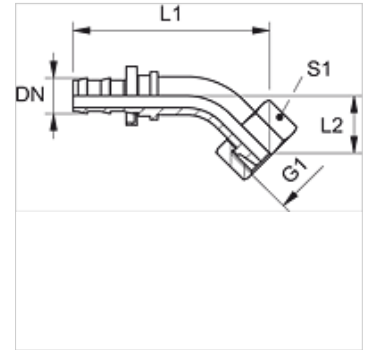

# ND AFL 45

Niplo a innesto, DKL W45°

**HANSA FLEX**

## Caratteristiche

Attacco 1	Filetto interno metrico
Tenuta 1	24°/60° Universal sealing head
Abbreviazione	DKL
Materiale	Acciaio
Protezione superficiale	con rivestimento elettrolitico

## Articolo

Denominazione	DN	Size	pollice	G1	per diametro esterno del tubo Ø (mm)	L1 (mm)	L2 (mm)	S1
ND 06 AFL 04 45	6	4	1/4"	M 12 x 1,5	6	51,0	16,0	14
ND 06 AFL 45	6	4	1/4"	M 14 x 1,5	8	51,0	16,0	17
ND 10 AFL 08 45	10	6	3/8"	M 16 x 1,5	10	58,0	18,0	19
ND 10 AFL 45	10	6	3/8"	M 18 x 1,5	12	59,0	18,0	22
ND 13 AFL 45	12	8	1/2"	M 22 x 1,5	15	68,0	19,0	27
ND 16 AFL 45	16	10	5/8"	M 26 x 1,5	18	81,0	21,0	32
ND 20 AFL 45	19	12	3/4"	M 30 x 2	22	88,0	23,0	36
ND 25 AFL 45	25	16	1"	M 36 x 2	28	105,0	30,0	41

## Accessori

ND ASR GE, RO, BL Anelli d'arresto per niplo a innesto