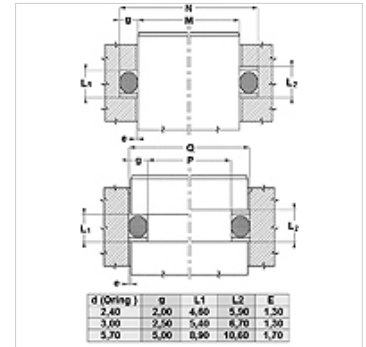

Caratteristiche

Tipo	Anello antiestrusore
Pressione d'esercizio	fino a 500 bar
Temperatura min.	-50 °C
Temperatura max.	130 °C
Mezzi	Oli minerali HFA, HFB
Montaggio	in locali di montaggio chiuso
Materiale	PBTB (Poliestere 55 Shore D)

Spaltmaß / Clearance	
Druck / Pressure	e max.
250 bar	0,25
300 bar	0,20
350 bar	0,15
400 bar	0,10
500 bar	0,05

Nota

Misura della luce:
 Pressione = 250 bar / e max.= 0,25
 Pressione = 300 bar / e max.= 0,20
 Pressione = 350 bar / e max.= 0,15
 Pressione = 400 bar / e max.= 0,10
 Pressione = 500 bar / e max.= 0,05

Descrizione

semplice montaggio.
 non occorre tagliare gli anelli
 Soluzione conveniente.

Articolo

Denominazione	M (mm)	N (mm)	e (mm)	OR
MBK 4 8	4,0	8,0	1,3	3,30 x 2,40
MBK 6 10	6,0	10,0	1,3	5,30 x 2,40
MBK 7 11	7,0	11,0	1,3	6,30 x 2,40
MBK 10 14	10,0	14,0	1,3	9,30 x 2,30
MBK 11 15	11,0	15,0	1,3	10,30 x 2,40
MBK 12 16	12,0	16,0	1,3	11,30 x 2,30
MBK 13 17	13,0	17,0	1,3	12,30 x 2,40
MBK 14 18	14,0	18,0	1,3	13,30 x 2,40
MBK 15 19	15,0	19,0	1,3	14,30 x 2,40
MBK 16 20	16,0	20,0	1,3	15,30 x 2,40
MBK 17 21	17,0	21,0	1,3	16,30 x 2,40
MBK 18 22	18,0	22,0	1,3	17,30 x 2,40
MBK 20 25	20,0	25,0	1,3	19,20 x 3,00
MBK 23 28	23,0	28,0	1,3	22,20 x 3,00
MBK 25 30	25,0	30,0	1,3	24,20 x 3,00
MBK 27 32	27,0	32,0	1,3	26,20 x 3,00
MBK 30 35	30,0	35,0	1,3	29,20 x 3,00
MBK 35 40	35,0	40,0	1,3	34,20 x 3,00
MBK 40 45	40,0	45,0	1,3	39,20 x 3,00
MBK 40 50	40,0	50,0	1,7	39,20 x 5,70
MBK 45 50	45,0	50,0	1,3	44,20 x 3,00
MBK 45 55	45,0	55,0	1,7	44,20 x 5,70
MBK 50 55	50,0	55,0	1,3	49,50 x 3,00
MBK 50 60	50,0	60,0	1,7	49,20 x 5,70
MBK 53 63	53,0	63,0	1,7	52,20 x 5,70
MBK 55 65	55,0	65,0	1,7	54,20 x 5,70
MBK 55 60	55,0	60,0	1,3	54,50 x 3,00
MBK 58 63	58,0	63,0	1,3	57,20 x 3,00
MBK 60 65	60,0	65,0	1,3	59,50 x 3,00
MBK 60 67	60,0	67,0	1,5	39,20 x 5,70
MBK 60 70	60,0	70,0	1,7	59,20 x 5,70
MBK 63 68	63,0	68,0	1,3	62,20 x 3,00
MBK 65 70	65,0	70,0	1,3	64,50 x 3,00
MBK 65 75	65,0	75,0	1,7	64,20 x 5,70
MBK 69 74	69,0	74,0	1,3	69,00 x 3,00