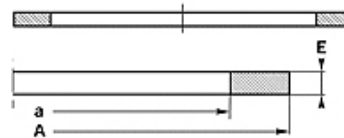

Caratteristiche

Tipo	Anello antiestrusore
Pressione d'esercizio	fino a 500 bar
Temperatura min.	-50 °C
Temperatura max.	130 °C
Mezzi	Oli minerali HFA, HFB
Montaggio	in locali di montaggio chiuso
Materiale	PBTB (Poliestere 55 Shore D)

Spaltmaß / Clearance	
Druck / Pressure	e max.
250 bar	0,25
300 bar	0,20
350 bar	0,15
400 bar	0,10
500 bar	0,05

Nota

Misura della luce:
 Pressione = 250 bar / e max.= 0,25
 Pressione = 300 bar / e max.= 0,20
 Pressione = 350 bar / e max.= 0,15
 Pressione = 400 bar / e max.= 0,10
 Pressione = 500 bar / e max.= 0,05

Descrizione

semplice montaggio.
 non occorre tagliare gli anelli
 Soluzione conveniente.

Articolo

Denominazione	M (mm)	N (mm)	e (mm)	OR
MBK 4 8	4,0	8,0	1,3	3,30 x 2,40
MBK 6 10	6,0	10,0	1,3	5,30 x 2,40
MBK 7 11	7,0	11,0	1,3	6,30 x 2,40
MBK 10 14	10,0	14,0	1,3	9,30 x 2,30
MBK 11 15	11,0	15,0	1,3	10,30 x 2,40
MBK 12 16	12,0	16,0	1,3	11,30 x 2,30
MBK 13 17	13,0	17,0	1,3	12,30 x 2,40
MBK 14 18	14,0	18,0	1,3	13,30 x 2,40
MBK 15 19	15,0	19,0	1,3	14,30 x 2,40
MBK 16 20	16,0	20,0	1,3	15,30 x 2,40
MBK 17 21	17,0	21,0	1,3	16,30 x 2,40
MBK 18 22	18,0	22,0	1,3	17,30 x 2,40
MBK 20 25	20,0	25,0	1,3	19,20 x 3,00
MBK 23 28	23,0	28,0	1,3	22,20 x 3,00
MBK 25 30	25,0	30,0	1,3	24,20 x 3,00
MBK 27 32	27,0	32,0	1,3	26,20 x 3,00
MBK 30 35	30,0	35,0	1,3	29,20 x 3,00
MBK 35 40	35,0	40,0	1,3	34,20 x 3,00
MBK 40 45	40,0	45,0	1,3	39,20 x 3,00
MBK 40 50	40,0	50,0	1,7	39,20 x 5,70
MBK 45 50	45,0	50,0	1,3	44,20 x 3,00
MBK 45 55	45,0	55,0	1,7	44,20 x 5,70
MBK 50 55	50,0	55,0	1,3	49,50 x 3,00
MBK 50 60	50,0	60,0	1,7	49,20 x 5,70
MBK 53 63	53,0	63,0	1,7	52,20 x 5,70
MBK 55 65	55,0	65,0	1,7	54,20 x 5,70
MBK 55 60	55,0	60,0	1,3	54,50 x 3,00
MBK 58 63	58,0	63,0	1,3	57,20 x 3,00
MBK 60 65	60,0	65,0	1,3	59,50 x 3,00
MBK 60 67	60,0	67,0	1,5	39,20 x 5,70
MBK 60 70	60,0	70,0	1,7	59,20 x 5,70
MBK 63 68	63,0	68,0	1,3	62,20 x 3,00
MBK 65 70	65,0	70,0	1,3	64,50 x 3,00
MBK 65 75	65,0	75,0	1,7	64,20 x 5,70
MBK 69 74	69,0	74,0	1,3	69,00 x 3,00