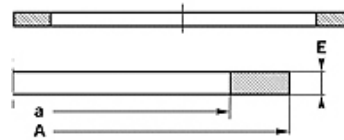

Caratteristiche

Tipo	Anello antiestrusore
Pressione d'esercizio	fino a 500 bar
Temperatura min.	-50 °C
Temperatura max.	130 °C
Mezzi	Oli minerali HFA, HFB
Montaggio	in locali di montaggio chiuso
Materiale	PBTB (Poliestere 55 Shore D)

Spaltmaß / Clearance	
Druck / Pressure	e max.
250 bar	0,25
300 bar	0,20
350 bar	0,15
400 bar	0,10
500 bar	0,05

Nota

Misura della luce:
 Pressione = 250 bar / e max.= 0,25
 Pressione = 300 bar / e max.= 0,20
 Pressione = 350 bar / e max.= 0,15
 Pressione = 400 bar / e max.= 0,10
 Pressione = 500 bar / e max.= 0,05

Descrizione

semplice montaggio.
 non occorre tagliare gli anelli
 Soluzione conveniente.

Articolo

Denominazione	M (mm)	N (mm)	e (mm)	OR
MBK 4 8	4,0	8,0	1,3	3,30 x 2,40
MBK 6 10	6,0	10,0	1,3	5,30 x 2,40
MBK 7 11	7,0	11,0	1,3	6,30 x 2,40
MBK 10 14	10,0	14,0	1,3	9,30 x 2,30
MBK 11 15	11,0	15,0	1,3	10,30 x 2,40
MBK 12 16	12,0	16,0	1,3	11,30 x 2,30
MBK 13 17	13,0	17,0	1,3	12,30 x 2,40
MBK 14 18	14,0	18,0	1,3	13,30 x 2,40
MBK 15 19	15,0	19,0	1,3	14,30 x 2,40
MBK 16 20	16,0	20,0	1,3	15,30 x 2,40
MBK 17 21	17,0	21,0	1,3	16,30 x 2,40
MBK 18 22	18,0	22,0	1,3	17,30 x 2,40
MBK 20 25	20,0	25,0	1,3	19,20 x 3,00
MBK 23 28	23,0	28,0	1,3	22,20 x 3,00
MBK 25 30	25,0	30,0	1,3	24,20 x 3,00
MBK 27 32	27,0	32,0	1,3	26,20 x 3,00
MBK 30 35	30,0	35,0	1,3	29,20 x 3,00
MBK 35 40	35,0	40,0	1,3	34,20 x 3,00
MBK 40 45	40,0	45,0	1,3	39,20 x 3,00
MBK 40 50	40,0	50,0	1,7	39,20 x 5,70
MBK 45 50	45,0	50,0	1,3	44,20 x 3,00
MBK 45 55	45,0	55,0	1,7	44,20 x 5,70
MBK 50 55	50,0	55,0	1,3	49,50 x 3,00
MBK 50 60	50,0	60,0	1,7	49,20 x 5,70
MBK 53 63	53,0	63,0	1,7	52,20 x 5,70
MBK 55 65	55,0	65,0	1,7	54,20 x 5,70
MBK 55 60	55,0	60,0	1,3	54,50 x 3,00
MBK 58 63	58,0	63,0	1,3	57,20 x 3,00
MBK 60 65	60,0	65,0	1,3	59,50 x 3,00
MBK 60 67	60,0	67,0	1,5	39,20 x 5,70
MBK 60 70	60,0	70,0	1,7	59,20 x 5,70
MBK 63 68	63,0	68,0	1,3	62,20 x 3,00
MBK 65 70	65,0	70,0	1,3	64,50 x 3,00
MBK 65 75	65,0	75,0	1,7	64,20 x 5,70
MBK 69 74	69,0	74,0	1,3	69,00 x 3,00