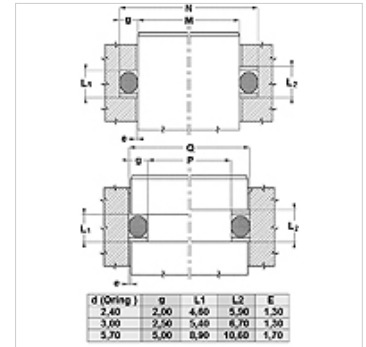

### Caratteristiche

<b>Tipo</b>	Anello antiestrusore
<b>Pressione d'esercizio</b>	fino a 500 bar
<b>Temperatura min.</b>	-50 °C
<b>Temperatura max.</b>	130 °C
<b>Mezzi</b>	Oli minerali HFA, HFB
<b>Montaggio</b>	in locali di montaggio chiuso
<b>Materiale</b>	PBTB (Poliestere 55 Shore D)

Spaltmaß / Clearance	
Druck / Pressure	e max.
250 bar	0,25
300 bar	0,20
350 bar	0,15
400 bar	0,10
500 bar	0,05

### Nota

Misura della luce:  
 Pressione = 250 bar / e max.= 0,25  
 Pressione = 300 bar / e max.= 0,20  
 Pressione = 350 bar / e max.= 0,15  
 Pressione = 400 bar / e max.= 0,10  
 Pressione = 500 bar / e max.= 0,05

### Articolo

Denominazione	M (mm)	N (mm)	e (mm)	OR
MBK 4 8	4,0	8,0	1,3	3,30 x 2,40
MBK 6 10	6,0	10,0	1,3	5,30 x 2,40
MBK 7 11	7,0	11,0	1,3	6,30 x 2,40
MBK 10 14	10,0	14,0	1,3	9,30 x 2,30
MBK 11 15	11,0	15,0	1,3	10,30 x 2,40
MBK 12 16	12,0	16,0	1,3	11,30 x 2,30
MBK 13 17	13,0	17,0	1,3	12,30 x 2,40
MBK 14 18	14,0	18,0	1,3	13,30 x 2,40
MBK 15 19	15,0	19,0	1,3	14,30 x 2,40
MBK 16 20	16,0	20,0	1,3	15,30 x 2,40
MBK 17 21	17,0	21,0	1,3	16,30 x 2,40
MBK 18 22	18,0	22,0	1,3	17,30 x 2,40
MBK 20 25	20,0	25,0	1,3	19,20 x 3,00
MBK 23 28	23,0	28,0	1,3	22,20 x 3,00
MBK 25 30	25,0	30,0	1,3	24,20 x 3,00
MBK 27 32	27,0	32,0	1,3	26,20 x 3,00
MBK 30 35	30,0	35,0	1,3	29,20 x 3,00
MBK 35 40	35,0	40,0	1,3	34,20 x 3,00
MBK 40 45	40,0	45,0	1,3	39,20 x 3,00
MBK 40 50	40,0	50,0	1,7	39,20 x 5,70
MBK 45 50	45,0	50,0	1,3	44,20 x 3,00
MBK 45 55	45,0	55,0	1,7	44,20 x 5,70
MBK 50 55	50,0	55,0	1,3	49,50 x 3,00
MBK 50 60	50,0	60,0	1,7	49,20 x 5,70
MBK 53 63	53,0	63,0	1,7	52,20 x 5,70
MBK 55 65	55,0	65,0	1,7	54,20 x 5,70
MBK 55 60	55,0	60,0	1,3	54,50 x 3,00
MBK 58 63	58,0	63,0	1,3	57,20 x 3,00
MBK 60 65	60,0	65,0	1,3	59,50 x 3,00
MBK 60 67	60,0	67,0	1,5	39,20 x 5,70
MBK 60 70	60,0	70,0	1,7	59,20 x 5,70
MBK 63 68	63,0	68,0	1,3	62,20 x 3,00
MBK 65 70	65,0	70,0	1,3	64,50 x 3,00
MBK 65 75	65,0	75,0	1,7	64,20 x 5,70
MBK 69 74	69,0	74,0	1,3	69,00 x 3,00