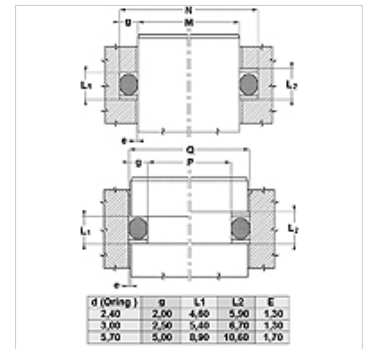

Caratteristiche

Tipo	Anello antiestrusore
Pressione d'esercizio	fino a 500 bar
Temperatura min.	-50 °C
Temperatura max.	130 °C
Mezzi	Oli minerali HFA, HFB
Montaggio	in locali di montaggio chiuso
Materiale	PBTB (Poliestere 55 Shore D)

Spaltmaß / Clearance	
Druck / Pressure	e max.
250 bar	0,25
300 bar	0,20
350 bar	0,15
400 bar	0,10
500 bar	0,05

Nota

Misura della luce:
 Pressione = 250 bar / e max.= 0,25
 Pressione = 300 bar / e max.= 0,20
 Pressione = 350 bar / e max.= 0,15
 Pressione = 400 bar / e max.= 0,10
 Pressione = 500 bar / e max.= 0,05

Descrizione

semplice montaggio.
 non occorre tagliare gli anelli
 Soluzione conveniente.

Articolo

Denominazione	M (mm)	N (mm)	e (mm)	OR
MBK 4 8	4,0	8,0	1,3	3,30 x 2,40
MBK 6 10	6,0	10,0	1,3	5,30 x 2,40
MBK 7 11	7,0	11,0	1,3	6,30 x 2,40
MBK 10 14	10,0	14,0	1,3	9,30 x 2,30
MBK 11 15	11,0	15,0	1,3	10,30 x 2,40
MBK 12 16	12,0	16,0	1,3	11,30 x 2,30
MBK 13 17	13,0	17,0	1,3	12,30 x 2,40
MBK 14 18	14,0	18,0	1,3	13,30 x 2,40
MBK 15 19	15,0	19,0	1,3	14,30 x 2,40
MBK 16 20	16,0	20,0	1,3	15,30 x 2,40
MBK 17 21	17,0	21,0	1,3	16,30 x 2,40
MBK 18 22	18,0	22,0	1,3	17,30 x 2,40
MBK 20 25	20,0	25,0	1,3	19,20 x 3,00
MBK 23 28	23,0	28,0	1,3	22,20 x 3,00
MBK 25 30	25,0	30,0	1,3	24,20 x 3,00
MBK 27 32	27,0	32,0	1,3	26,20 x 3,00
MBK 30 35	30,0	35,0	1,3	29,20 x 3,00
MBK 35 40	35,0	40,0	1,3	34,20 x 3,00
MBK 40 45	40,0	45,0	1,3	39,20 x 3,00
MBK 40 50	40,0	50,0	1,7	39,20 x 5,70
MBK 45 50	45,0	50,0	1,3	44,20 x 3,00
MBK 45 55	45,0	55,0	1,7	44,20 x 5,70
MBK 50 55	50,0	55,0	1,3	49,50 x 3,00
MBK 50 60	50,0	60,0	1,7	49,20 x 5,70
MBK 53 63	53,0	63,0	1,7	52,20 x 5,70
MBK 55 65	55,0	65,0	1,7	54,20 x 5,70
MBK 55 60	55,0	60,0	1,3	54,50 x 3,00
MBK 58 63	58,0	63,0	1,3	57,20 x 3,00
MBK 60 65	60,0	65,0	1,3	59,50 x 3,00
MBK 60 67	60,0	67,0	1,5	39,20 x 5,70
MBK 60 70	60,0	70,0	1,7	59,20 x 5,70
MBK 63 68	63,0	68,0	1,3	62,20 x 3,00
MBK 65 70	65,0	70,0	1,3	64,50 x 3,00
MBK 65 75	65,0	75,0	1,7	64,20 x 5,70
MBK 69 74	69,0	74,0	1,3	69,00 x 3,00