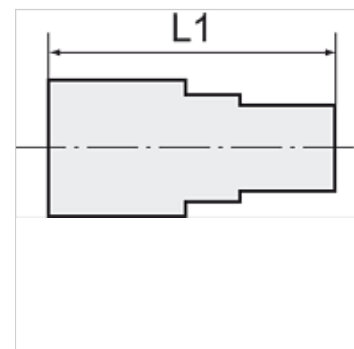

# K-GAM IG 5

Female connectors, parallel female thread

**HANSA FLEX**

## Articolo

Denominazione	Filetto	per flessibile	L1 (mm)	SW
K- 07 40 30 14	G 1/4	6 mm / 4 mm	25,0	17 mm
K- 07 40 30 15	G 1/4	8 mm / 6 mm	25,0	17 mm