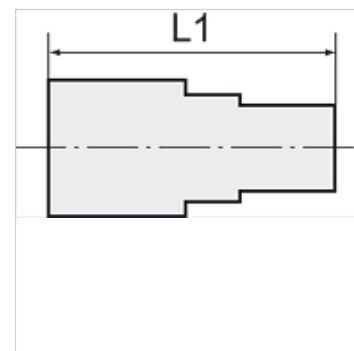

# K-GAM IG 5

Female connectors, parallel female thread

**HANSA FLEX**

## Articolo

Denominazione	Filetto	per flessibile	L1 (mm)	SW
K- 07 40 30 14	G 1/4	6 mm / 4 mm	25,0	17 mm
K- 07 40 30 15	G 1/4	8 mm / 6 mm	25,0	17 mm