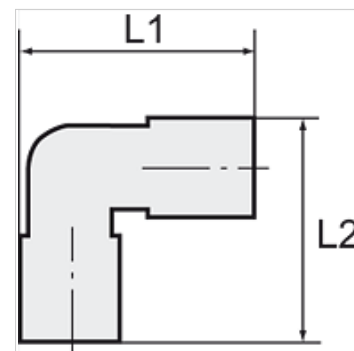

K-W90 VERSCHR AG-K ISO 7-1 POM BLAU

Union elbows, rigid, conical male thread acc. to ISO 7-1

HANSA FLEX

Caratteristiche

Pressione d'esercizio 0 - 10 bar

Campo della temperatura: -10 °C to +60 °C

Nota

Altri dati su richiesta.

Articolo

Denominazione	Filetto	per flessibile	L1 (mm)	L2 (mm)
K- 07 40 33 28	R 1/8	6 mm / 4 mm	23,0	16,0
K- 07 40 33 29	R 1/8	8 mm / 6 mm	23,0	17,0
K- 07 40 33 30	R 1/4	6 mm / 4 mm	24,0	19,0
K- 07 40 33 31	R 1/4	8 mm / 6 mm	25,0	20,0
K- 07 40 33 32	R 1/4	12 mm / 9 mm	28,0	23,0
K- 07 40 33 33	R 3/8	12 mm / 9 mm	28,0	23,0