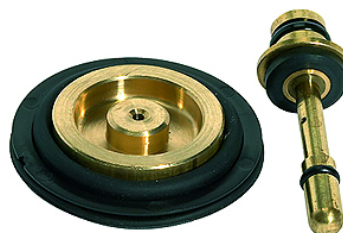

K-VERSCHLEI-SATZ VARIOBLOC

Set of wearing parts

HANSA FLEX

Descrizione

diaphragm, sealing cone, seal

Articolo

Denominazione	Descrizione
K- 07 25 16 92	Set of wearing parts (diaphragm, sealing cone, seal). Compatible with G 1/4, G 3/8
K- 07 25 16 93	Set of wearing parts (diaphragm, sealing cone, seal). Compatible with G 1/2, G 3/4, G 1

è una parte di ricambio dei seguenti prodotti

K-DRG VARIOBLOC	Pressure regulators
K-DRG DRVS VARIOBLOC	Pressure regulators with pressure supply at both ends
K-FI REGL PC-BEHAEL MANO VARIOBLOC	Filter regulators with polycarbonate bowl and pressure gauge
K-FI REGL METALLBEHAE S MANO VARIOB	Filter regulators with metal bowl, incl. sight glass and pressure gauge
K-WTEH 3-TLG PC-BEHAEL VARIOBLOC	Service units, 3-piece with polycarbonate bowl
K-WTEH 3-TLG MET SICH TROPF VARIOBL	Service units, 3-piece with metal bowl, incl. sight glass and metal sight dome
K-WTEH 2-TLG PC-BEHAEL VARIOBLOC	Service units, 2-piece with polycarbonate bowl
K-WTEH 2-TLG MET SICH TROPF VARIOBL	Service units, 2-piece with metal bowl, incl. sight glass and metal sight dome