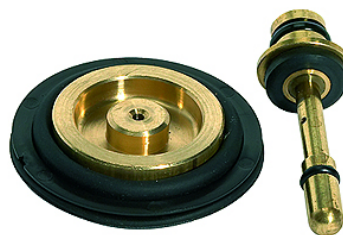

K-VERSCHLEI-SATZ VARIOBLOC

Set of wearing parts

HANSA FLEX

Descrizione

diaphragm, sealing cone, seal

Articolo

Denominazione	Descrizione
K- 07 25 16 92	Set of wearing parts (diaphragm, sealing cone, seal). Compatible with G 1/4, G 3/8
K- 07 25 16 93	Set of wearing parts (diaphragm, sealing cone, seal). Compatible with G 1/2, G 3/4, G 1

è una parte di ricambio dei seguenti prodotti

K-DRG VARIOBLOC	Pressure regulators
K-DRG DRVS VARIOBLOC	Pressure regulators with pressure supply at both ends
K-FI REGL PC-BEHAEL MANO VARIOBLOC	Filter regulators with polycarbonate bowl and pressure gauge
K-FI REGL METALLBEHAEL S MANO VARIOB	Filter regulators with metal bowl, incl. sight glass and pressure gauge
K-WTEH 3-TLG PC-BEHAEL VARIOBLOC	Service units, 3-piece with polycarbonate bowl
K-WTEH 3-TLG MET SICH TROPF VARIOBL	Service units, 3-piece with metal bowl, incl. sight glass and metal sight dome
K-WTEH 2-TLG PC-BEHAEL VARIOBLOC	Service units, 2-piece with polycarbonate bowl
K-WTEH 2-TLG MET SICH TROPF VARIOBL	Service units, 2-piece with metal bowl, incl. sight glass and metal sight dome