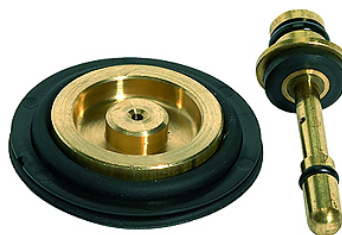

K-VERSCHLEI-SATZ VARIOBLOC

Set of wearing parts

HANSA FLEX

Descrizione

diaphragm, sealing cone, seal

Articolo

Denominazione	Descrizione
K- 07 25 16 92	Set of wearing parts (diaphragm, sealing cone, seal). Compatible with G 1/4, G 3/8
K- 07 25 16 93	Set of wearing parts (diaphragm, sealing cone, seal). Compatible with G 1/2, G 3/4, G 1

è una parte di ricambio dei seguenti prodotti

K-DRG VARIOBLOC	Pressure regulators
K-DRG DRVS VARIOBLOC	Pressure regulators with pressure supply at both ends
K-FI REGL PC-BEHAEL MANO VARIOBLOC	Filter regulators with polycarbonate bowl and pressure gauge
K-FI REGL METALLBEHAE S MANO VARIOB	Filter regulators with metal bowl, incl. sight glass and pressure gauge
K-WTEH 3-TLG PC-BEHAEL VARIOBLOC	Service units, 3-piece with polycarbonate bowl
K-WTEH 3-TLG MET SICH TROPF VARIOBL	Service units, 3-piece with metal bowl, incl. sight glass and metal sight dome
K-WTEH 2-TLG PC-BEHAEL VARIOBLOC	Service units, 2-piece with polycarbonate bowl
K-WTEH 2-TLG MET SICH TROPF VARIOBL	Service units, 2-piece with metal bowl, incl. sight glass and metal sight dome