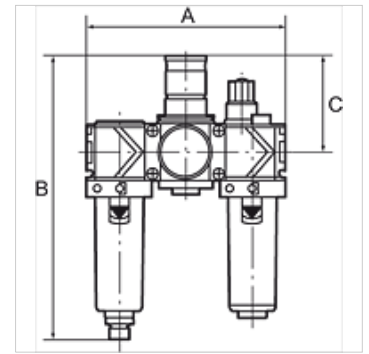

## Caratteristiche

Pressione d'ingresso	Max. 16 bar (polycarbonate bowl), Max. 20 bar (metal bowl)
Temperatura del fluido	max. 50 °C
Temperatura ambiente	Max. 50 °C (polycarbonate bowl), Max. 80 °C (metal bowl)
Ampiezza dei pori dell'elemento filtrante	40 µm
Materiale di tenuta	NBR
Calotta elastica	POM
Alloggiamento	Die-cast zinc
Membrana	NBR
Contagocce	PA
Drain valve	Manual
Misurazione del valore della portata	At P1 = 10 bar, P2 = 6 bar and pressure drop $\Delta p = 1$ bar

## Descrizione

Two or three-piece service units consisting of a reversible diaphragm pressure regulator, independent of inlet pressure, with self-relieving design, combined with a centrifugal separator and a proportional lubricator. Approved series in modern industrial design, with the following key benefits: Simple handling, Convenient modular assembly thanks to innovative fasteners, Excellent flow values.