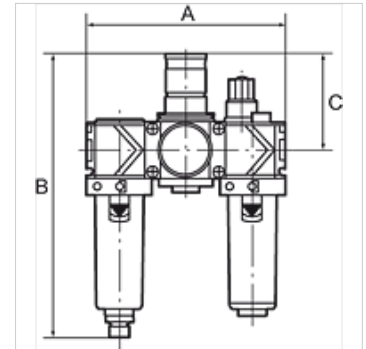

# K-WTEH 3-TLG MET SICH TROPF VARIOBL

Service units, 3-piece with metal bowl, incl. sight glass and metal sight dome

**HANSA FLEX**

## Caratteristiche

Pressione d'ingresso	Max. 16 bar (polycarbonate bowl), Max. 20 bar (metal bowl)
Temperatura del fluido	max. 50 °C
Temperatura ambiente	Max. 50 °C (polycarbonate bowl), Max. 80 °C (metal bowl)
Ampiezza dei pori dell'elemento filtrante	40 µm
Materiale di tenuta	NBR
Calotta elastica	POM
Alloggiamento	Die-cast zinc
Membrana	NBR
Contagocce	PA
Drain valve	Manual
Misurazione del valore della portata	At P1 = 10 bar, P2 = 6 bar and pressure drop $\Delta p = 1$ bar

## Descrizione

Two or three-piece service units consisting of a reversible diaphragm pressure regulator, independent of inlet pressure, with self-relieving design, combined with a centrifugal separator and a proportional lubricator. Approved series in modern industrial design, with the following key benefits: Simple handling, Convenient modular assembly thanks to innovative fasteners, Excellent flow values.

## Articolo

Denominazione	Filetto	Intervallo di regolazione	Portata (L/min)	A (mm)	B	C (mm)
K- 07 25 14 12	G 1/4	0.5 - 10 bar	1500	144,0	201,0 mm	68,0
K- 07 25 14 14	G 3/8	0.5 - 10 bar	1800	144,0	201,0 mm	68,0
K- 07 25 14 16	G 1/2	0.5 - 10 bar	3400	210,0	274,0 mm	98,0
K- 07 25 14 18	G 3/4	0.5 - 10 bar	5000	210,0	274,0 mm	98,0
K- 07 25 14 20	G 1	0.5 - 10 bar	5000	264,0	274,0 mm	98,0