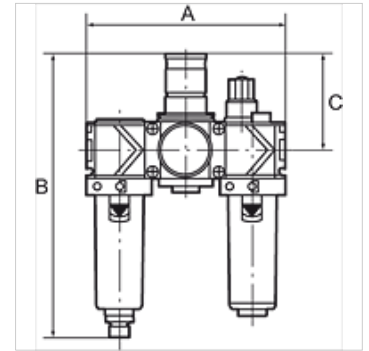

# K-WTEH 3-TLG MET SICH TROPF VARIOBL

Service units, 3-piece with metal bowl, incl. sight glass and metal sight dome

**HANSA FLEX**

## Caratteristiche

Pressione d'ingresso	Max. 16 bar (polycarbonate bowl), Max. 20 bar (metal bowl)
Temperatura del fluido	max. 50 °C
Temperatura ambiente	Max. 50 °C (polycarbonate bowl), Max. 80 °C (metal bowl)
Ampiezza dei pori dell'elemento filtrante	40 µm
Materiale di tenuta	NBR
Calotta elastica	POM
Alloggiamento	Die-cast zinc
Membrana	NBR
Contagocce	PA
Drain valve	Manual
Misurazione del valore della portata	At P1 = 10 bar, P2 = 6 bar and pressure drop $\Delta p = 1$ bar

## Descrizione

Two or three-piece service units consisting of a reversible diaphragm pressure regulator, independent of inlet pressure, with self-relieving design, combined with a centrifugal separator and a proportional lubricator. Approved series in modern industrial design, with the following key benefits: Simple handling, Convenient modular assembly thanks to innovative fasteners, Excellent flow values.