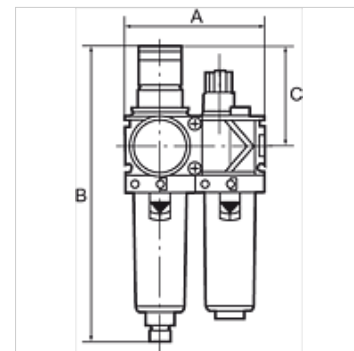

## Caratteristiche

Pressione d'ingresso	Max. 16 bar (polycarbonate bowl), Max. 20 bar (metal bowl)
Temperatura del fluido	max. 50 °C
Temperatura ambiente	Max. 50 °C (polycarbonate bowl), Max. 80 °C (metal bowl)
Ampiezza dei pori dell'elemento filtrante	40 µm
Materiale di tenuta	NBR
Calotta elastica	POM
Alloggiamento	Die-cast zinc
Membrana	NBR
Contagocce	PA
Drain valve	Manual
Misurazione del valore della portata	At P1 = 10 bar, P2 = 6 bar and pressure drop $\Delta p = 1$ bar

## Descrizione

Two or three-piece service units consisting of a reversible diaphragm pressure regulator, independent of inlet pressure, with self-relieving design, combined with a centrifugal separator and a proportional lubricator. Approved series in modern industrial design, with the following key benefits: Simple handling, Convenient modular assembly thanks to innovative fasteners, Excellent flow values.