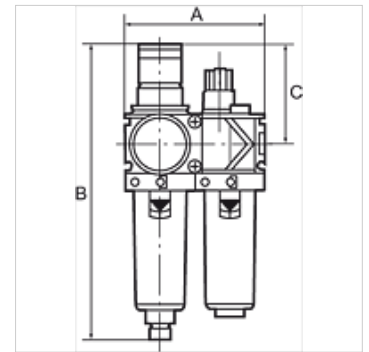

K-WTEH 2-TLG PC-BEHÄLTER VARIOBLOC

Service units, 2-piece with polycarbonate bowl

HANSA FLEX

Caratteristiche

Pressione d'ingresso	Max. 16 bar (polycarbonate bowl), Max. 20 bar (metal bowl)
Temperatura del fluido	max. 50 °C
Temperatura ambiente	Max. 50 °C (polycarbonate bowl), Max. 80 °C (metal bowl)
Ampiezza dei pori dell'elemento filtrante	40 µm
Materiale di tenuta	NBR
Calotta elastica	POM
Alloggiamento	Die-cast zinc
Membrana	NBR
Contagocce	PA
Drain valve	Manual
Misurazione del valore della portata	At P1 = 10 bar, P2 = 6 bar and pressure drop $\Delta p = 1$ bar

Nota

Altri dati su richiesta.

Descrizione

Two or three-piece service units consisting of a reversible diaphragm pressure regulator, independent of inlet pressure, with self-relieving design, combined with a centrifugal separator and a proportional lubricator. Approved series in modern industrial design, with the following key benefits: Simple handling, Convenient modular assembly thanks to innovative fasteners, Excellent flow values.

Informazioni supplementari

Service units are also available with bowl guard or metal bowl. Service units are also available in other control ranges.

Articolo

Denominazione	Filetto	Intervallo di regolazione	Portata (L/min)	A (mm)	B	C (mm)
K- 07 25 13 85	G 1/4	0.5 - 10 bar	1500	96,0	203,0 mm	68,0
K- 07 25 13 87	G 3/8	0.5 - 10 bar	1800	96,0	203,0 mm	68,0
K- 07 25 13 89	G 1/2	0.5 - 10 bar	3400	140,0	273,0 mm	98,0
K- 07 25 13 91	G 3/4	0.5 - 10 bar	5000	140,0	273,0 mm	98,0
K- 07 25 13 93	G 1	0.5 - 10 bar	5000	194,0	273,0 mm	98,0