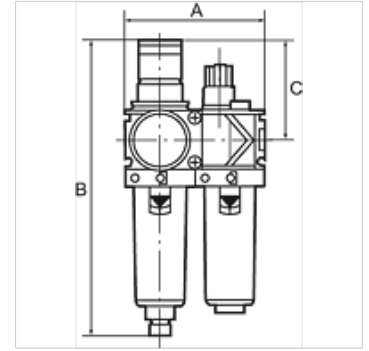

# K-WTEH 2-TLG MET SICH TROPF VARIOBL

Service units, 2-piece with metal bowl, incl. sight glass and metal sight dome

**HANSA FLEX**

## Caratteristiche

Pressione d'ingresso	Max. 16 bar (polycarbonate bowl), Max. 20 bar (metal bowl)
Temperatura del fluido	max. 50 °C
Temperatura ambiente	Max. 50 °C (polycarbonate bowl), Max. 80 °C (metal bowl)
Ampiezza dei pori dell'elemento filtrante	40 µm
Materiale di tenuta	NBR
Calotta elastica	POM
Alloggiamento	Die-cast zinc
Membrana	NBR
Contagocce	PA
Drain valve	Manual
Misurazione del valore della portata	At P1 = 10 bar, P2 = 6 bar and pressure drop $\Delta p = 1$ bar

## Descrizione

Two or three-piece service units consisting of a reversible diaphragm pressure regulator, independent of inlet pressure, with self-relieving design, combined with a centrifugal separator and a proportional lubricator. Approved series in modern industrial design, with the following key benefits: Simple handling, Convenient modular assembly thanks to innovative fasteners, Excellent flow values.